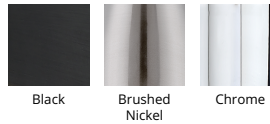

FINISHES

LINE DRAWING