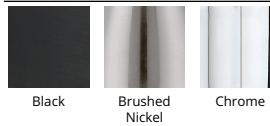

FINISHES

LINE DRAWING