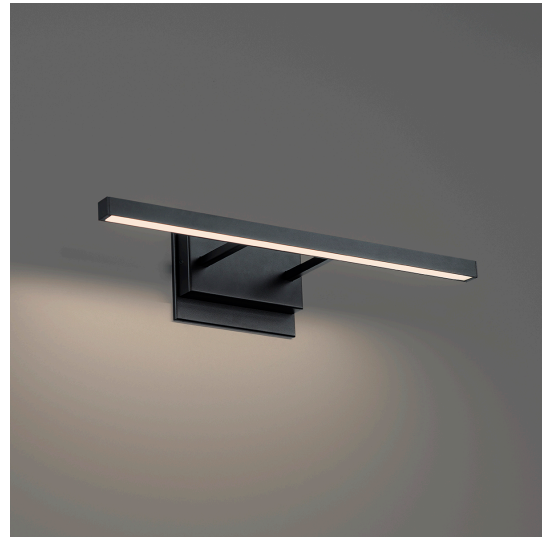

Fixture Type: _____

Catalog Number: _____

Project: _____

Location: _____

Parallax Bathroom Vanity

Model & Size	Color Temp & CRI	Watt	LED Lumens	Delivered Lumens	Finish
WS-73117 18"	2700K 90	6W	254	164	BK Black BN Brushed Nickel CH Chrome
		6W	261	168	
		6W	263	169	
	3000K 90	6W	254	164	
		6W	261	168	
		6W	263	169	
	3500K 90	6W	254	164	
		6W	261	168	
		6W	263	169	

Example: **WS-73117-27-BK**

DESCRIPTION

A high-functioning selection. Unparalleled

FEATURES

- Downlight illumination
- Conversion plate included to accommodate 4" junction box
- 3CCT (2700K/3000K/3500K) selectable switch
- ACLED driverless technology
- 5 year warranty

SPECIFICATIONS

Color Temp:	3500K, 2700K, 3000K
Input:	120 VAC, 50/60Hz
CRI:	90
Dimming:	ELV: 100-10%, TRIAC: 100-10%
Rated Life:	54000 Hours
Mounting:	Can be mounted on wall in all orientations
Standards:	ETL, cETL, Title 24: 2019 Damp Location Listed
Construction:	Aluminum body, PC diffuser