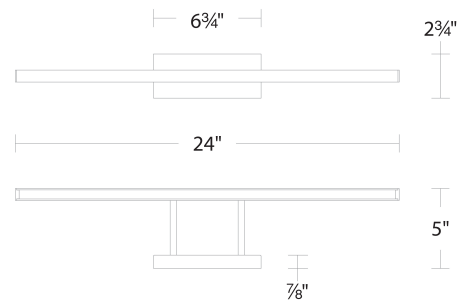

SPECIFICATIONS

Color Temp:	3500K, 2700K, 3000K
Input:	120 VAC, 50/60Hz
CRI:	90
Dimming:	ELV: 100-10%, TRIAC: 100-10%
Rated Life:	54000 Hours
Mounting:	Can be mounted on wall in all orientations
Standards:	ETL, cETL, Title 24: 2019 Damp Location Listed
Construction:	Aluminum body, PC diffuser

FINISHES

LINE DRAWING

WS-73123