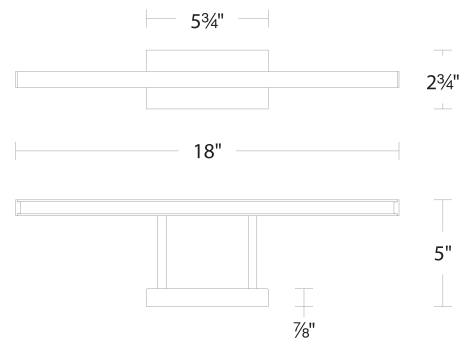

Fixture Type: _____

Catalog Number: _____

Project: _____

Location: _____

Parallax Bathroom Vanity

Model & Size	Color Temp & CRI	Watt	LED Lumens	Delivered Lumens	Finish
WS-73117 18"	2700K 90	6W	254	164	BK Black BN Brushed Nickel CH Chrome
		6W	261	168	
		6W	263	169	
	3000K 90	6W	254	164	
		6W	261	168	
		6W	263	169	
	3500K 90	6W	254	164	
		6W	261	168	
		6W	263	169	

Example: **WS-73117-27-BK**

DESCRIPTION

A high-functioning selection. Unparalleled

FEATURES

- Downlight illumination
- Conversion plate included to accommodate 4" junction box
- 3CCT (2700K/3000K/3500K) selectable switch
- ACLED driverless technology
- 5 year warranty

SPECIFICATIONS

Color Temp:	3500K, 2700K, 3000K
Input:	120 VAC, 50/60Hz
CRI:	90
Dimming:	ELV: 100-10%, TRIAC: 100-10%
Rated Life:	54000 Hours
Mounting:	Can be mounted on wall in all orientations
Standards:	ETL, cETL, Title 24: 2019 Damp Location Listed
Construction:	Aluminum body, PC diffuser

FINISHES

LINE DRAWING

WS-73117