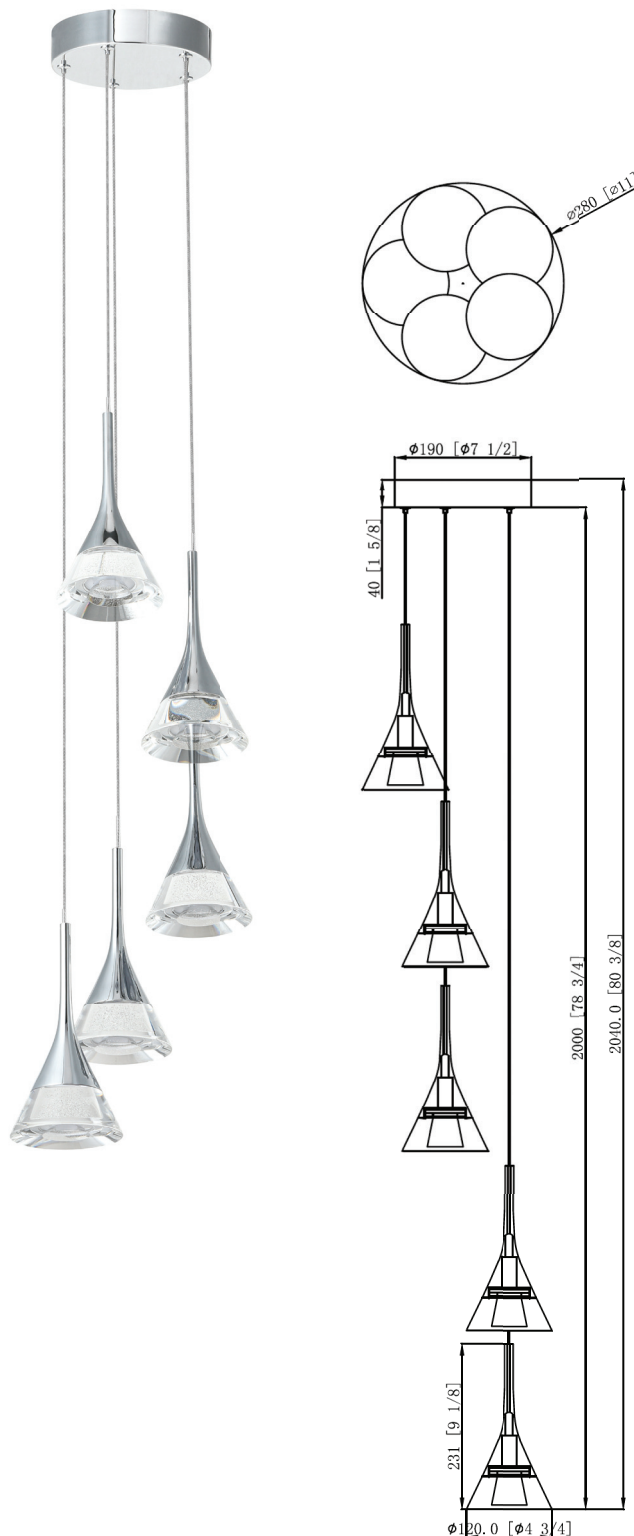

LED Chandelier By VONN Lighting

VAC3215

VONN

PROJECT:

TYPE:

CATALOG #:

DATE:

Product Description

Amalfi VAC3215. 5-Light Integrated LED Chandelier Lighting Fixture with Cone Shades, Polished Chrome and Gold finish. Cone Shaped Acrylic Shade With Integrated LED & Glitter

Specifications

- Lumens: **1346.9**
- Watts: **24.24 W**
- Voltage: **120 V**
- CRI: **90**
- CCT: **3000K**
- Dry Location: **IP20**
- Diffuser: **PC**
- Material: **Aluminum, Glass**
- Finish: **Chrome & Gold**
- Lifetime: **50,000 Hours**
- Transformer: **Not Required**
- ETL: **Listed**
- Warranty: **5-Year Limited**

Dimensions

- Fixture: **L: 11" x W: 11" x H: 80.25" (47.75")**
Measurements rounded to the nearest 1/4"

Lighting

- Color Temperature: **3000K**

Available Finishes

Notes

*Any custom modifications are subject to minimum order quantity. (M.O.Q.)