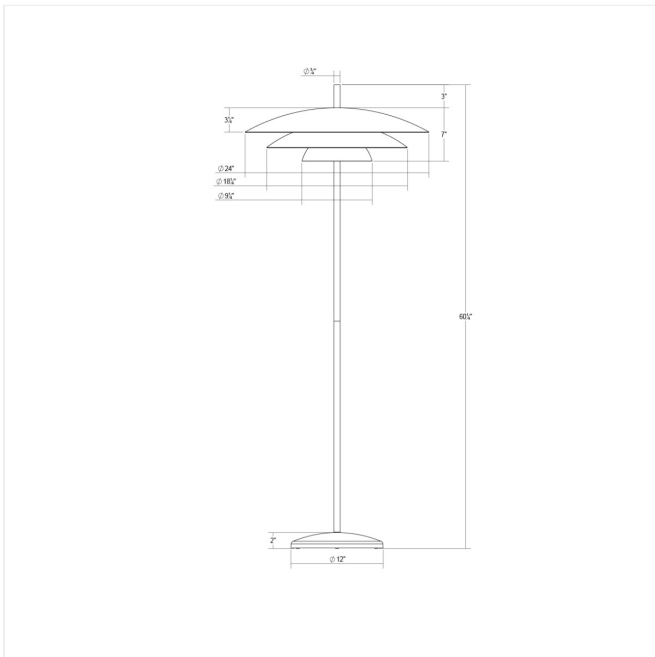

Project:

Shells Large Floor Lamp Spec Sheet

SKU: 3545.03

A refreshing take on 1960s Scandinavian design, the Shells Floor Lamp reveals soft LED illumination between—and reflected by—stacked, gracefully arched layered forms. This signature piece brings light and scale to an intimate space with a sophisticated Mid-century style.

Complement this Studio Exclusive Shells Floor Lamp with the [Shells Pendant](#) and [Shells Table Lamp](#).

Learn more: <https://sonnemanlight.com/shells-floor-lamp>

Type #:

Dimensions

Height:	60.25"
Diameter:	24"
Canopy/Backplate/Base:	12"
Size:	Large
Canopy/Backplate/Base Height:	2"