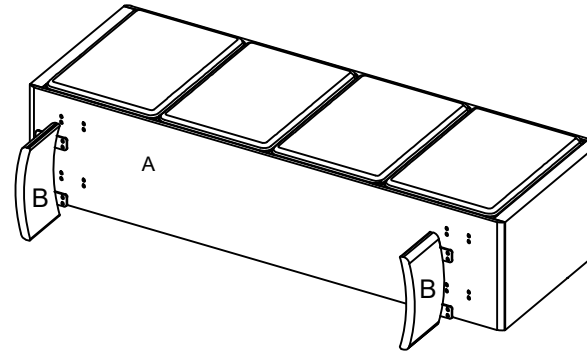

PARTS & HARDWARE.

PART LIST

NO.	DESCRIPTION	IMAGE	Qty
A.	SIDEBOARD		1
B.	LEG		2

HARDWARE LIST

C.	Allen Bolt 6x20mm		16
D.	Washer 8x16mm		16
E.	Spring Washer Ø8mm		16
F.	Allen Key 4mm		1

NOTES.

Thank you for purchasing this quality product!
Be sure to check all packing material carefully
for small part that May have come loose
inside the carton during shipping.

CAUTION: The Item is heavy, assembly
should be performed by two people.

STEP 1.