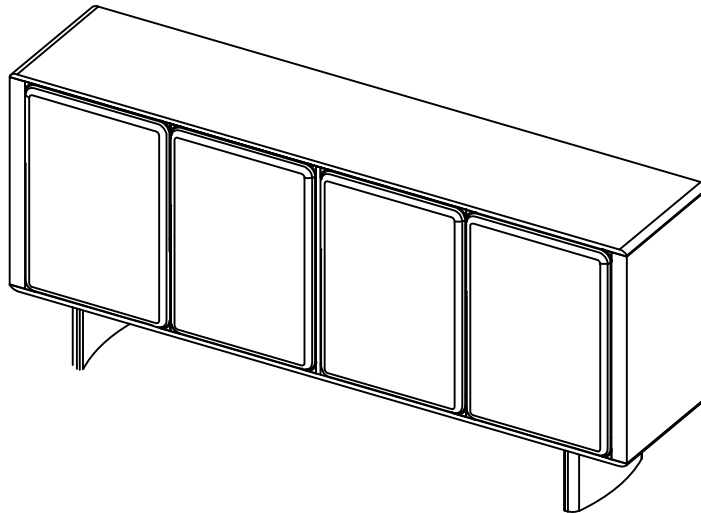

MOE'S

home collection

ASSEMBLY INSTRUCTIONS.

ORSON SIDEBOARD BROWN

BZ-1156-03

THANK YOU FOR YOUR PURCHASE!

PARTS & HARDWARE.

PART LIST

NO.	DESCRIPTION	IMAGE	Qty
A.	SIDEBOARD		1
B.	LEG		2

HARDWARE LIST

C.	Allen Bolt 6x20mm		16
D.	Washer 8x16mm		16
E.	Spring Washer Ø8mm		16
F.	Allen Key 4mm		1

NOTES.

Thank you for purchasing this quality product!
Be sure to check all packing material carefully
for small part that May have come loose
inside the carton during shipping.