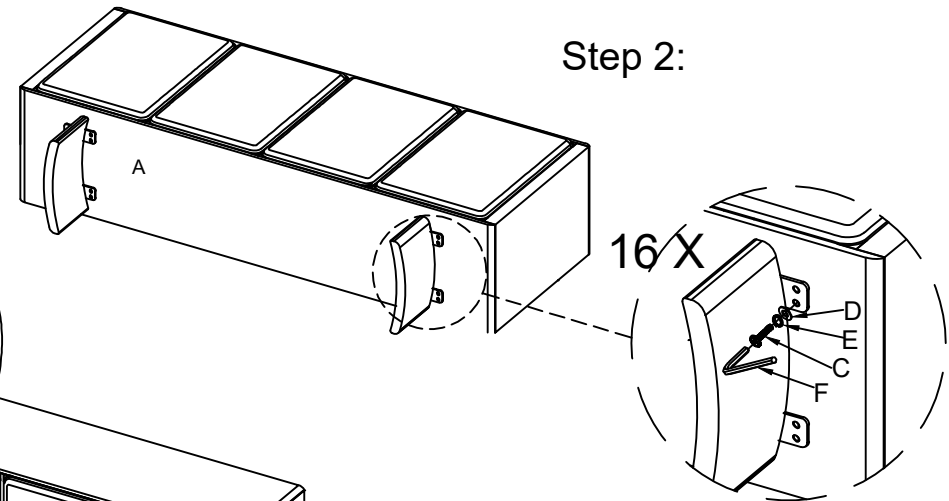

PARTS & HARDWARE.

PART LIST

NO.	DESCRIPTION	IMAGE	Qty
A.	SIDEBOARD		1
B.	LEG		2

HARDWARE LIST

C.	Allen Bolt 6x20mm		16
D.	Washer 8x16mm		16
E.	Spring Washer Ø8mm		16
F.	Allen Key 4mm		1

NOTES.

Thank you for purchasing this quality product!
Be sure to check all packing material carefully
for small part that May have come loose
inside the carton during shipping.

CAUTION: The Item is heavy, assembly
should be performed by two people.

STEP 1.

Step 2:

Step 3: