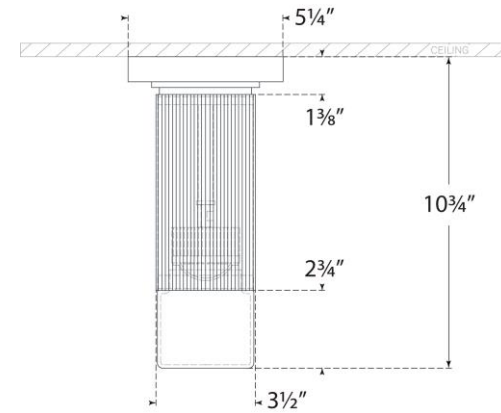

## Ace Mini Monopoint Flush Mount

Item # TOB 4350BZ-WG

Designer: Thomas O'Brien

Height: 10.75"

Width: 3.5"

Canopy: 5.25" Round

Finishes: BZ, HAB, PN

Glass Options: WG

Socket: Dedicated LED

Wattage: 12w (1100lm)

Note: UL Only

Front View

Bottom View