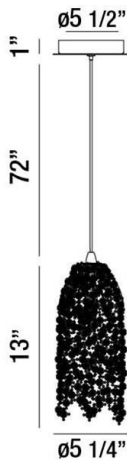

DANZA, 5" ROUND PENDANT

PRODUCT DETAILS

No.	:	31615-013
Product Color	:	CHROME
Product Material	:	METAL
Shade / Accent Colour	:	COGNAC
Shade / Accent Material	:	METAL/CRYSTAL
Diameter	:	5.25"
Height	:	13"
Overall Height	:	86"
Weight	:	2lbs

LIGHT SOURCE DETAILS

Number of Bulbs	:	1
Light Source	:	Halogen
Light Source Type	:	G9
Input Voltage	:	120V
Bulb Voltage	:	120V
Socket Type	:	G9
Wattage	:	40W
Total Wattage	:	40W
Bulb Included	:	Yes
Dimmable	:	Yes

Options Available

ITEM NO.	FINISH	SHADE
31615-013	CHROME	COGNAC

TECHNICAL DETAILS

Light Direction	:	Down
Hanging Support Type	:	WIRE
Hanging Support Length	:	72"
Canopy / Backplate Height	:	1"
Canopy / Backplate Dia.	:	5.5"
Adjustable Lamp Head	:	No
Approval	:	