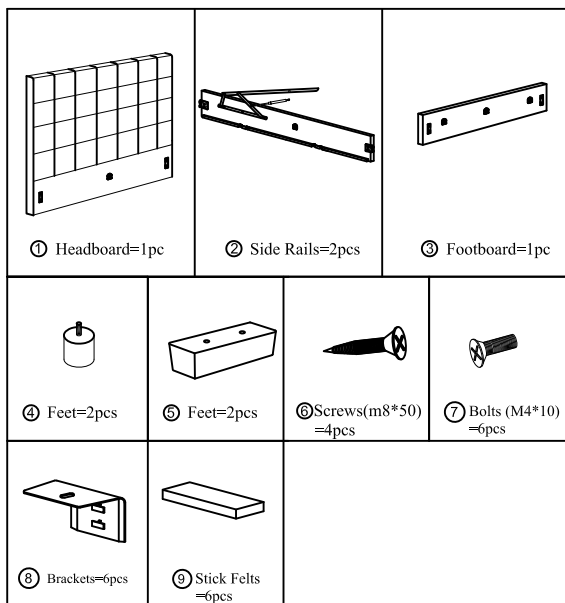

## **ASSEMBLY INSTRUCTIONS.**

BELLE STORAGE BED QUEEN SAND

**RN-1000-40**

THANK YOU FOR YOUR PURCHASE!

## PARTS AND HARDWARE.