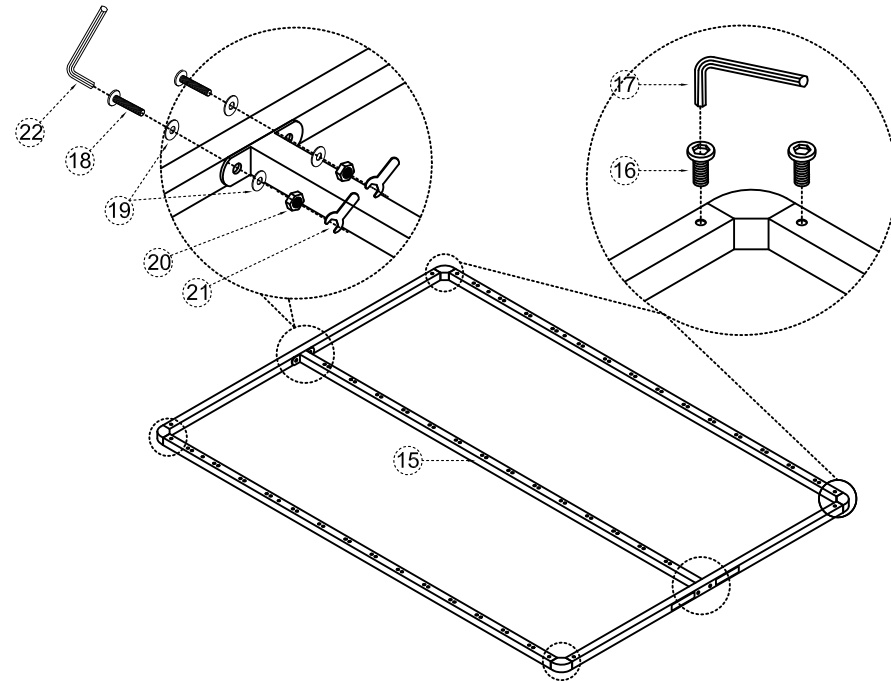

PARTS AND HARDWARE.

 ⑮ Tube slat frame =1pc	 ⑯ Bolts(Ø6*10) =8pcs	 ⑰ (m4) Allen Key=1pc
 ⑱ Bolts(Ø8*45) =4pcs	 ⑲ Washers(m8) =8pcs	 ⑳ Nuts(Ø8) =4pcs
 ㉑ Spanner=1pc	 ㉒ (m5) Allen Key=1pc	 ㉓ Wid plastic cap(Big) = 14 Pcs
 ㉔ End plastic cap(Small) = 28 Pcs	 ㉕ Slats = 28 Pcs	

NOTES.

Thank you for purchasing this quality product! Be sure to check all packing material carefully for small part that may have come loose inside the carton during shipping.

CAUTION: The item is heavy, assembly should be performed by two people.

STEP 7.