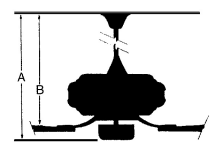

MEASUREMENTS

Blade Finish:					Reversible Blades:	No
Blade Material:	ABS CONSTRUCTION				Slope:	Yes
Blade Sweep:	No. of Blades:	Blade Pitch:	Hanging Weight:			
56"	5	15 DEGREES	15.98			
Downrod 1:	Downrod 1 Outside Dia:	Downrod 2:	Downrod 2 Outside Dia:			
6	0.75					
Ceiling to Lowest Point: (Dim A)	Ceiling to Blade (Dim B)	Lead Wire:	Motor Size:			
17.25	15.25	80"	DC/125x30			
RPM:	Low	Low/Med.	Medium	Med/High	High	
Amps:	50				156	
Watts:	0.076				0.552	
CFM:	3.1				32.11	
CFM/Watts:	1717.0				6276.0	
	553.87				195.45	