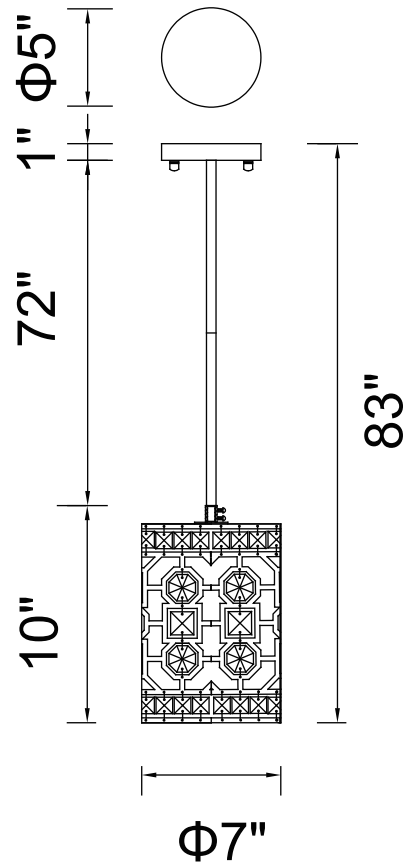

PROJECT: _____

FIXTURE TYPE: _____

LOCATION: _____

CONTACT/PHONE: _____

Item	1026P7-1-193
Collection	BELINDA
Finish	Champagne
Glass	-----
Crystal	Clear
Input	120V AC,60HZ,AC

Shade	-----
Length/Dia.	7"
Width/Ext.	-----
Height	10"
Maximum	83"
Lumens	-----

Light Source	E26
Bulb Info.	1×60W
Included	-----
Dimmable	Yes
Color	-----
Weight	7.2KG