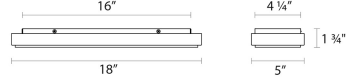

Project:

Dazzle LED Bath Bar Spec Sheet

SKU: 2560.01 Learn more at:
<https://sonnemanlight.com/dazzle-led-bath-bar>

Description: Glittering and alive, LED points of light refract through hundreds of crushed and fused glass nuggets that dance and shimmer in a spectacular display. Also available as a [Pendant](#), [Surface Mount](#), and [Slim Bath Bar](#).

Type #:

Dimensions

| | |
|-------------------------------|-------|
| Height: | 5" |
| Width: | 18" |
| Extends: | 1.75" |
| Minimum Extension: | 1.75" |
| Maximum Extension: | 1.75" |
| Size: | 18" |
| Canopy/Backplate/Base Depth: | 16 |
| Canopy/Backplate/Base Height: | 4.25 |