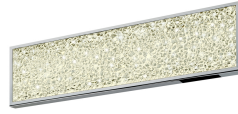

Project:

Dazzle LED Bath Bar Spec Sheet

SKU: 2560.01 Learn more at:
<https://sonnemanlight.com/dazzle-led-bath-bar>

Description: Glittering and alive, LED points of light refract through hundreds of crushed and fused glass nuggets that dance and shimmer in a spectacular display. Also available as a [Pendant](#), [Surface Mount](#), and [Slim Bath Bar](#).

Type #:

Dimensions

| | |
|-------------------------------|-------|
| Height: | 5" |
| Width: | 18" |
| Extends: | 1.75" |
| Minimum Extension: | 1.75" |
| Maximum Extension: | 1.75" |
| Size: | 18" |
| Canopy/Backplate/Base Depth: | 16 |
| Canopy/Backplate/Base Height: | 4.25 |

Shade

| | |
|-------------------|---------------|
| Shade 1 Material: | Crushed Glass |
|-------------------|---------------|

Available Finishes

Available Finishes: Polished Chrome (.01)

General Listings

| | |
|--------------------|-----------------------|
| Features: | Damp Rated |
| Certification: | cETL |
| Color/Finish: | Polished Chrome (.01) |
| Dark Sky Friendly: | N |