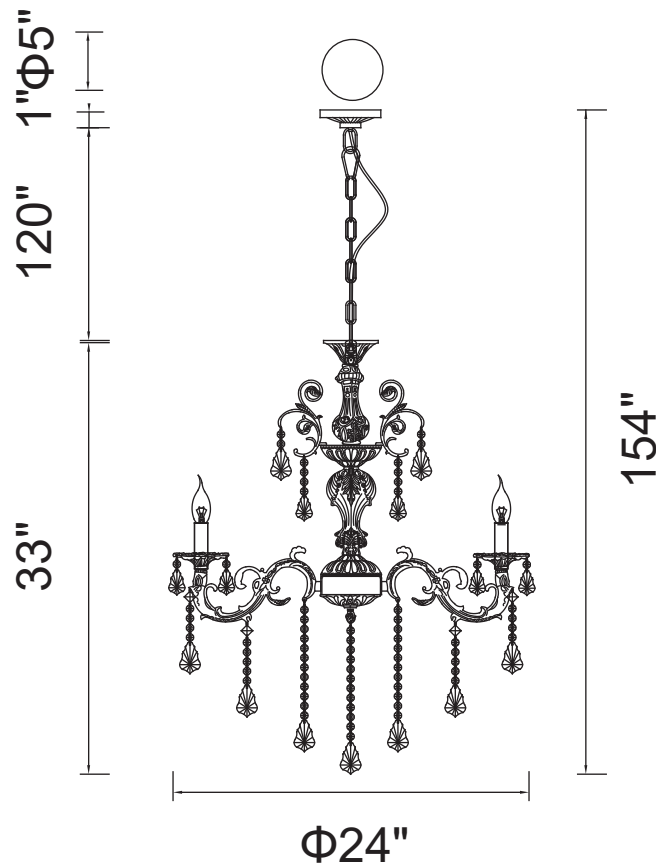

PROJECT: \_\_\_\_\_

FIXTURE TYPE: \_\_\_\_\_

LOCATION: \_\_\_\_\_

CONTACT/PHONE: \_\_\_\_\_

Item	2011P24AB-6
Collection	BRASS
Finish	Antique Brass
Glass	-----
Crystal	Clear
Input	120V AC,60HZ,AC

Shade	-----
Length/Dia.	24"
Width/Ext.	-----
Height	33"
Maximum	154"
Lumens	-----

Light Source	E12
Bulb Info.	6×60W
Included	-----
Dimmable	Yes
Color	-----
Weight	