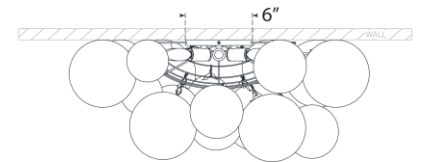

## Talia Large Sconce

Item # JN 2006PW-CG

Designer: Julie Neill

Height: 17.75"

Width: 26.75"

Extension: 10.75"

Backplate: 6" Round

Finishes: BSL, G, PW

Glass Options: CG

Socket: 5 - E12 Candelabra

Wattage: 5 - 2.5 LED T6

Note: UL Only

Top View

Side View

Front View