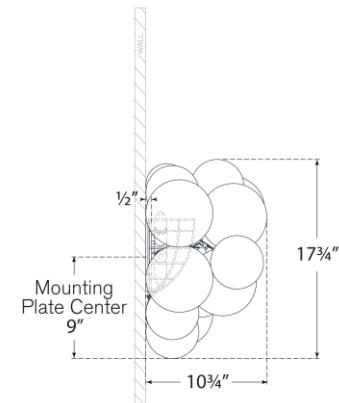

## Talia Large Sconce

Item # JN 2006PW-CG

Designer: Julie Neill

Height: 17.75"

Width: 26.75"

Extension: 10.75"

Backplate: 6" Round

Finishes: BSL, G, PW

Glass Options: CG

Socket: 5 - E12 Candelabra

Wattage: 5 - 2.5 LED T6

Note: UL Only

Top View

Side View

Front View