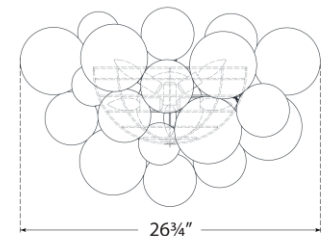

## Talia Large Sconce

Item # JN 2006PW-CG

Designer: Julie Neill

Height: 17.75"

Width: 26.75"

Extension: 10.75"

Backplate: 6" Round

Finishes: BSL, G, PW

Glass Options: CG

Socket: 5 - E12 Candelabra

Wattage: 5 - 2.5 LED T6

Note: UL Only

Top View

Side View

Front View