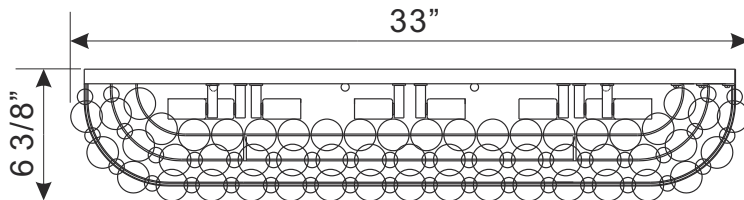

CRYSTORAMA

1958

95 Cantiague Rock Road, Westbury, NY 11590 • toll free: 1.800.888.4470 fax: 516.931.1254 • info@crystorama.com • www.crystorama.com

MODEL#: 134-VG

ASSEMBLY AND DRESSING INSTRUCTIONS

⚠ WARNING: This product can expose you to Lead which is known to the state of California to cause cancer and/or birth defects or reproductive harm. For more information go to www.P65Warnings.ca.gov

Top view

Side view

A= 40mmx54sets (Spare parts: 2sets)

B= 76mmx38sets (Spare parts: 2sets)

2018-08