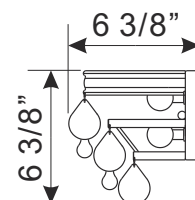

Top view

Side view

A= 40mmx54sets (Spare parts: 2sets)

B= 76mmx38sets (Spare parts: 2sets)

2018-08