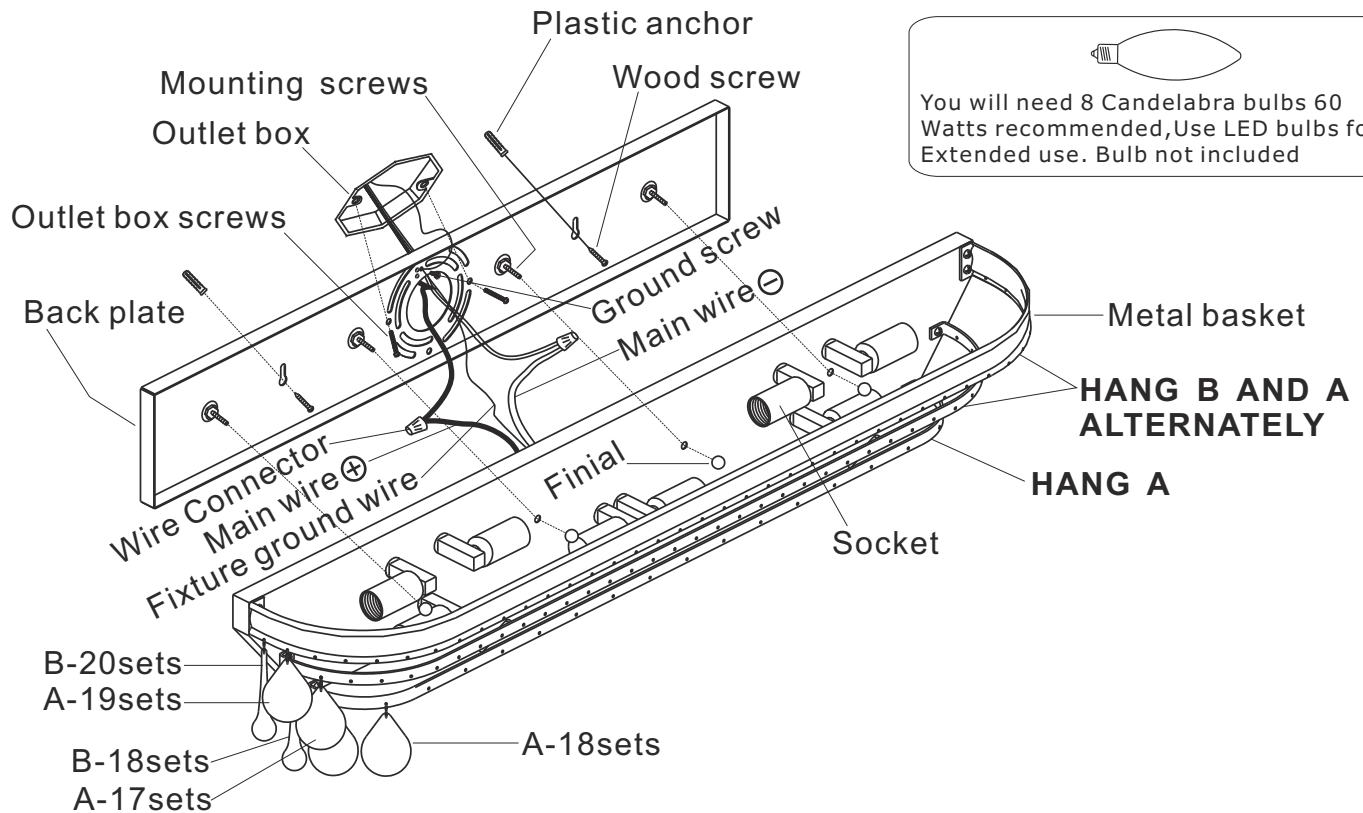

CRYSTORAMA

1958

95 Cantiague Rock Road, Westbury, NY 11590 • toll free: 1.800.888.4470 fax: 516.931.1254 • info@crystorama.com • www.crystorama.com

MODEL#: 134-VG

ASSEMBLY AND DRESSING INSTRUCTIONS

⚠ WARNING: This product can expose you to Lead which is known to the state of California to cause cancer and/or birth defects or reproductive harm. For more information go to www.P65Warnings.ca.gov

All electrical components must be installed by a licensed electrician in accordance with the National Electric Code and the appropriate local electrical codes.

You will need 8 Candelabra bulbs 60 Watts recommended, Use LED bulbs for Extended use. Bulb not included

Top view

Side view

A= 40mmx54sets (Spare parts: 2sets)

B= 76mmx38sets (Spare parts: 2sets)

2018-08