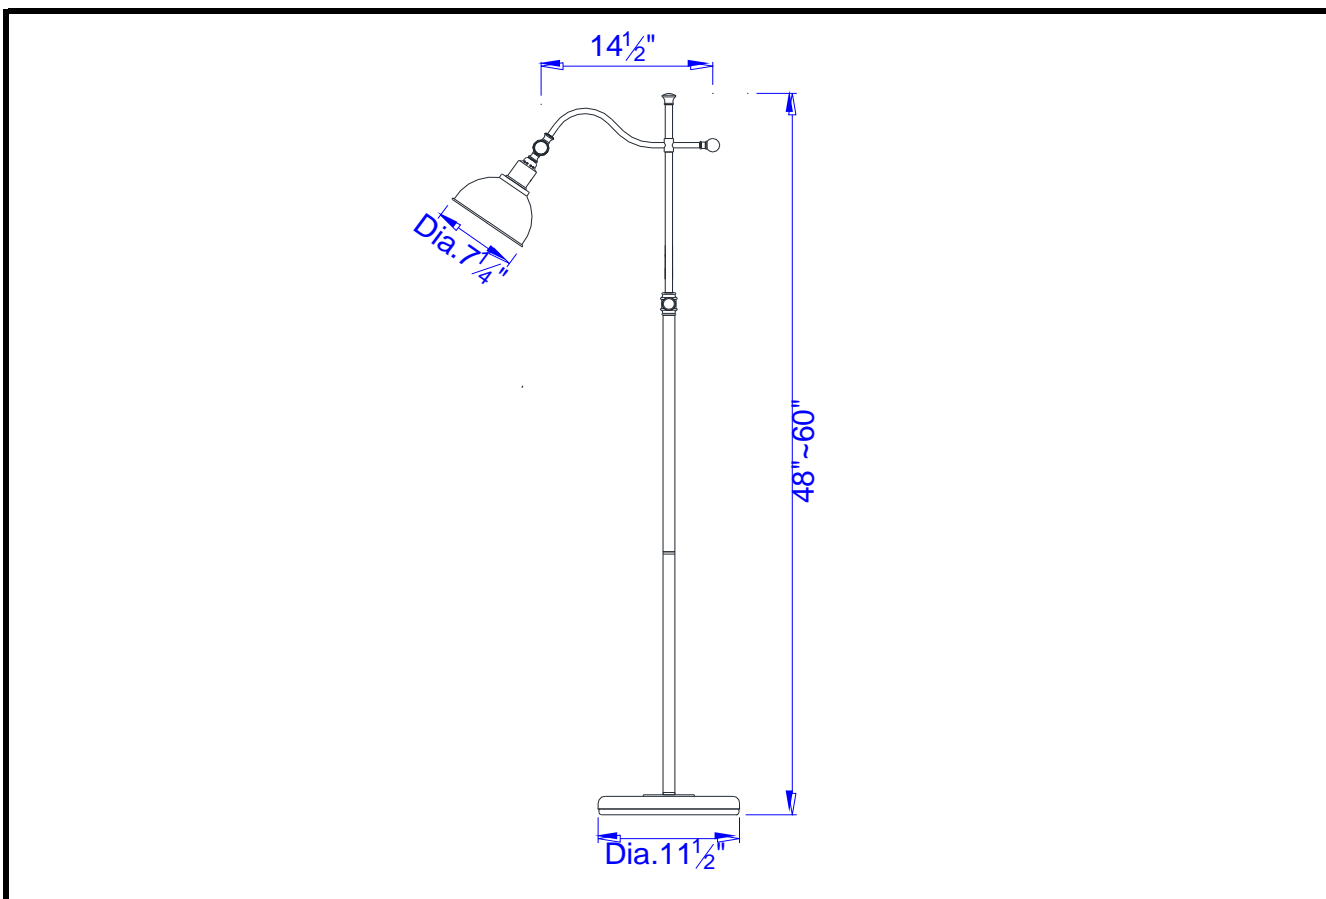

- Model No:** BO-2588FL
- Description:** Portico Floor Lamp with Adjustable Pole and Head
- Material:** Metal
- Finish :** ORB (Oil Rubbed Bronze)
- Height:** 48"~60"
- Base Width:** Dia.11 1/2"
- Wattage :** 60W
- Socket :** Medium Base (E27)
- Switch:** On/oof
- Bulb:** Incandescent, CFL
- Wire Length:** 6'
- Wire Color:** Black
- Shade No:**
- Material:** Metal
- Shade size:** Dia.7 1/4"
- Certificate :** 