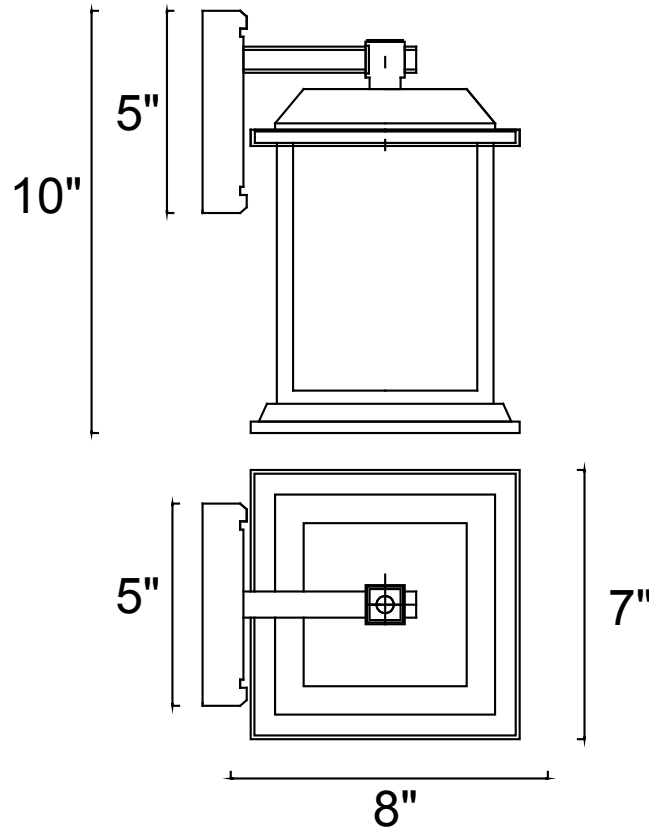

PROJECT: \_\_\_\_\_

FIXTURE TYPE: \_\_\_\_\_

LOCATION: \_\_\_\_\_

CONTACT/PHONE: \_\_\_\_\_

Item	0409W8-1-101
Collection	
Finish	Black
Glass	Clear
Crystal	-----
Input	120V AC,60HZ,AC

Shade	-----
Length/Dia.	8"
Width/Ext.	7"
Height	10"
Maximum	-----
Lumens	-----

Light Source	E26
Bulb Info.	1×60W
Included	-----
Dimmable	Yes
Color	-----
Weight	