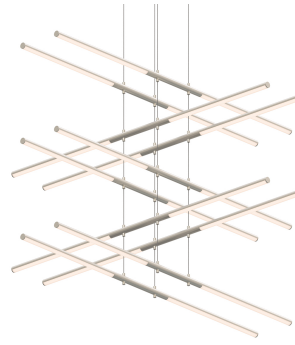

Project:

Tik-Tak® LED Pendant Spec Sheet

SKU: 2805.13 Learn more at:
<https://sonnemanlight.com/tik-tak-led-pendant>

Description: LED rods are suspended in tandem pairs on multiple levels, perpendicular to each other. Each rod can be independently positioned as up or down light, and adjusted with infinite variability to any height along the suspension cables. Dramatic in the precision of their orientation and range of verticality, Tik-Tak brings a crisp presence to the volume of space.

Type #:

Dimensions

Height:	0.75"
Width:	47.5"
Length:	47.5"
Hanging Details:	10" Adjustable Cable Stack 5-Tier
Size:	
Canopy/Backplate/Base Width:	7.75
Canopy/Backplate/Base Depth:	7.75
Canopy/Backplate/Base Height:	1

Installation

Installation:	Licensed electrician required
Sloped Ceiling Compatible?:	Compatible
Minimum Hanging Height:	8"
Maximum Hanging Height:	121.5"

Shade

Shade 1 Material:	Optical Acrylic
-------------------	-----------------

Available Finishes

Available Finishes: Polished Chrome (.01), Satin Black (.25), Satin Nickel (.13), Satin White (.03)

General Listings

Certification:	C-ETL-US
Color/Finish:	Satin Nickel (.13)
Dark Sky Friendly:	N