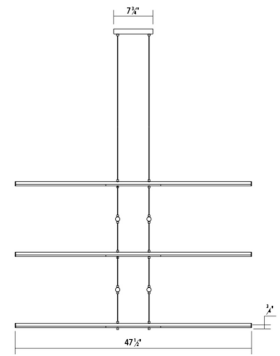

Project:

Tik-Tak® LED Pendant Spec Sheet

SKU: 2805.13 Learn more at:
<https://sonnemanlight.com/tik-tak-led-pendant>

Description: LED rods are suspended in tandem pairs on multiple levels, perpendicular to each other. Each rod can be independently positioned as up or down light, and adjusted with infinite variability to any height along the suspension cables. Dramatic in the precision of their orientation and range of verticality, Tik-Tak brings a crisp presence to the volume of space.

Type #:

Dimensions

Height:	0.75"
Width:	47.5"
Length:	47.5"
Hanging Details:	10" Adjustable Cable Stack 5-Tier
Size:	
Canopy/Backplate/Base Width:	7.75
Canopy/Backplate/Base Depth:	7.75
Canopy/Backplate/Base Height:	1