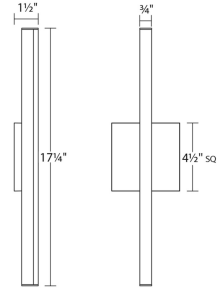

## Stix LED Bath Bar Spec Sheet

SKU: 2769.03    Learn more at:  
<https://sonnemanlight.com/stix-led-bath-bar>

Description: Stix LED Bath Bar is simplicity of form with its pristine decorative interest to a luxurious setting. LED illumination from the most minimal geometric profile achieves the Modernist architectural ideal of "Less is more." Available in four sizes: 18", 24", 32", and 40" and three finishes: Bright Satin Aluminum, Satin Black, and Satin White.

### Dimensions

Height:	17.25"
Width:	0.75"
Extends:	1.5"
Minimum Extension:	1.5"
Maximum Extension:	1.5"
Size:	18"
Canopy/Backplate/Base Depth:	4.5
Canopy/Backplate/Base Height:	4.5

### Shipping

Carton 1 L x W x H:	21" X 7" X 7"
Carton 1 Gross Weight:	3 LBS
Fixture Weight:	2