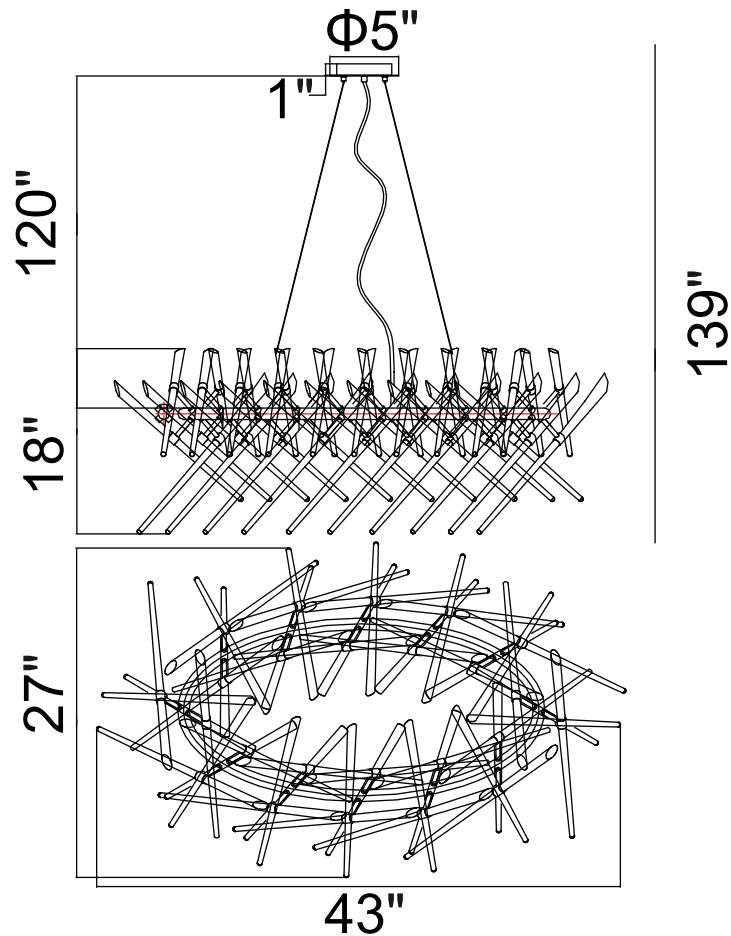

PROJECT: \_\_\_\_\_

FIXTURE TYPE: \_\_\_\_\_

LOCATION: \_\_\_\_\_

CONTACT/PHONE: \_\_\_\_\_

Item	1154P43-12-601-O
Collection	ICICLE
Finish	Chrome
Glass	Clear
Crystal	-----
Input	120V AC,60HZ,AC

Shade	-----
Length/Dia.	43"
Width/Ext.	27"
Height	18"
Maximum	139"
Lumens	-----

Light Source	G9
Bulb Info.	12×40W
Included	-----
Dimmable	Yes
Color	-----
Weight	