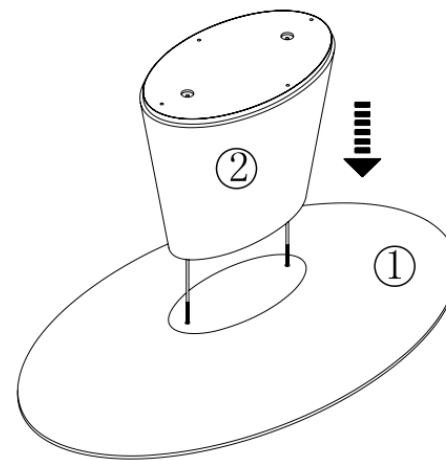

PARTS AND HARDWARE.

NOTES.

Thank you for purchasing this quality product! Be sure to check all packing material carefully for small part that may have come loose inside the carton during shipping

CAUTION: The item is heavy, assembly should be performed by two people.

STEP 1.

STEP 2.

STEP 3.

STEP 4.