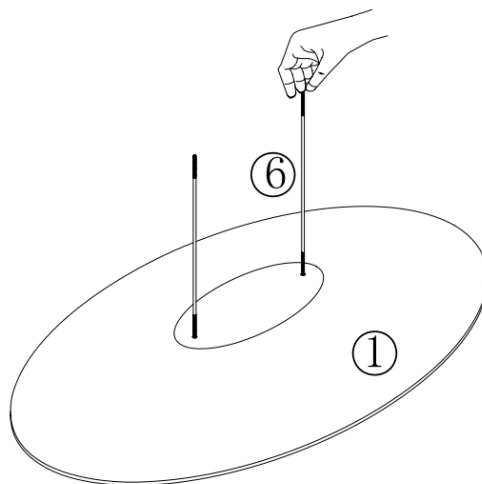

PARTS AND HARDWARE.

NOTES.

Thank you for purchasing this quality product! Be sure to check all packing material carefully for small part that may have come loose inside the carton during shipping

CAUTION: The item is heavy, assembly should be performed by two people.

STEP 1.