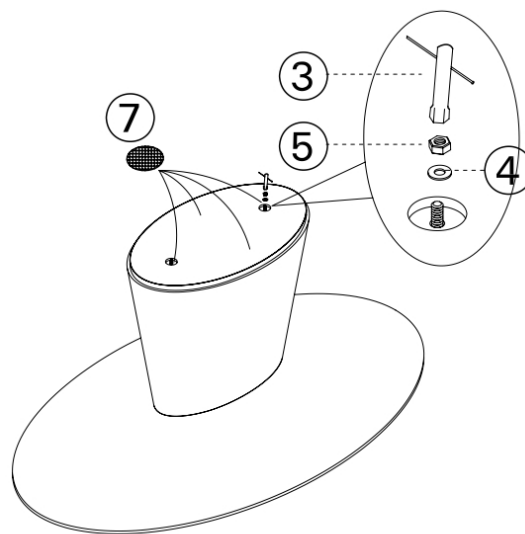

MOE'S

home collection

ASSEMBLY INSTRUCTIONS.

OTAGO OVAL DINING TABLE WHITE

KC-1007-18

THANK YOU FOR YOUR PURCHASE!

PARTS AND HARDWARE.

NOTES.

Thank you for purchasing this quality product! Be sure to check all packing material carefully for small part that may have come loose inside the carton during shipping

CAUTION: The item is heavy, assembly should be performed by two people.

STEP 1.

STEP 2.

STEP 3.

STEP 4.