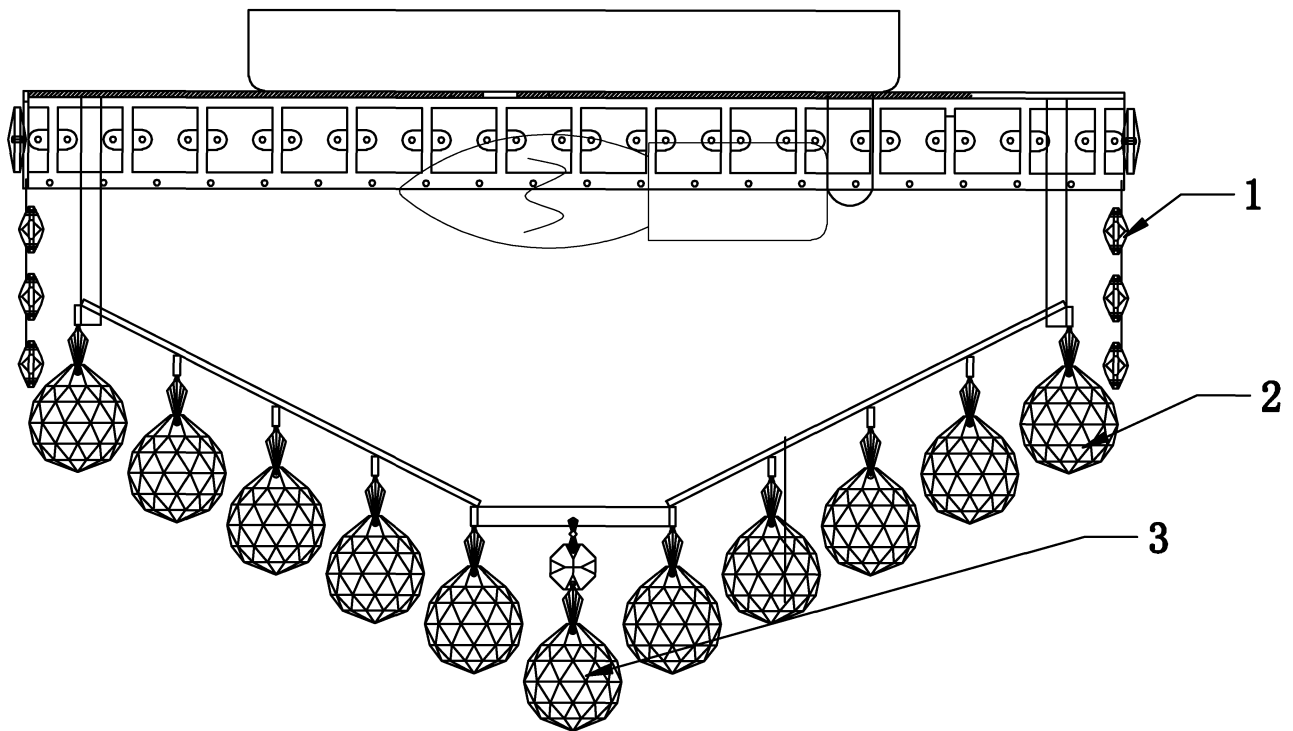

ASSEMBLE INSTRUCTION

8002C14

110V E12 BULB 4*40W

14"*9"

1. PLEASE TAKE OFF THE PLASTIC SHEET FROM THE LAMP BODY.

2. PLEASE WEAR GLOVES WHEN YOU HANGING THE CRYSTAL.

3. ALL THE CRYSTAL BALL ARE 30#.

NO.	1	2	3
Quantity	64	90	1