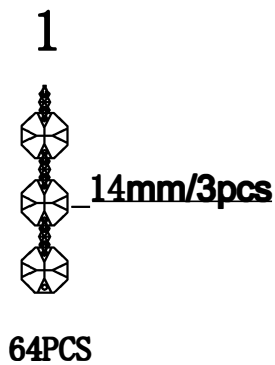

ASSEMBLE INSTRUCTION

8002C14

110V E12 BULB 4*40W

14"*9"

1. PLEASE TAKE OFF THE PLASTIC SHEET FROM THE LAMP BODY.

2. PLEASE WEAR GLOVES WHEN YOU HANGING THE CRYSTAL.

3. ALL THE CRYSTAL BALL ARE 30#.

NO.	1	2	3
Quantity	64	90	1