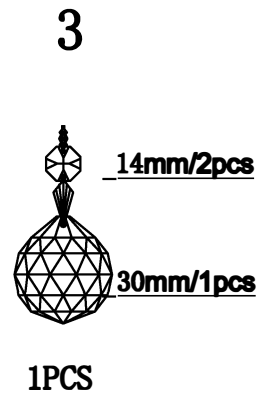

ASSEMBLE INSTRUCTION

8002C14

110V E12 BULB 4*40W

14"*9"

1. PLEASE TAKE OFF THE PLASTIC SHEET FROM THE LAMP BODY.

2. PLEASE WEAR GLOVES WHEN YOU HANGING THE CRYSTAL.

3. ALL THE CRYSTAL BALL ARE 30#.

NO.	1	2	3
Quantity	64	90	1