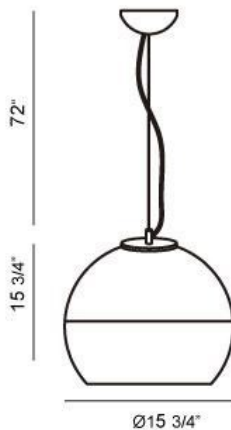

## CHROMOS, 16" ROUND PENDANT

### PRODUCT DETAILS

No.	:	20455-019
Product Color	:	CHROME
Product Material	:	METAL/GLASS
Shade / Accent Colour	:	CHROME/CLEAR
Shade / Accent Material	:	HAND-BLOWN GLASS
Diameter	:	15.75"
Height	:	15.75"
Overall Height	:	89.75"
Weight	:	6.3lbs

### TECHNICAL DETAILS

Light Direction	:	Down
Hanging Support Type	:	AIRCRAFT CABLE
Hanging Support Length	:	72"
Canopy / Backplate Height	:	2"
Canopy / Backplate Dia.	:	4.75"
Adjustable Lamp Head	:	No
Approval	:	