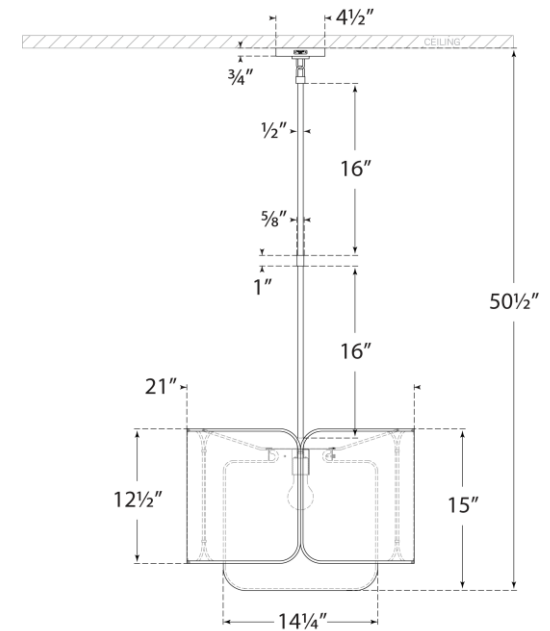

SPEC SHEET

Eyre Medium Hanging Shade

Item # KS 5081SB/WG-L/CRE

Designer: kate spade new york

O/A Height: 50.25"

Fixture Height: 15"

Width: 21"

Canopy: 4.5" Round

Finishes: PN/WG, SB/WG

Shade Treatments: L/CRE, L/LLC, NL/CRE

Socket: E26 Keyless

Wattage: 15 LED A

Note: Custom Height Available

Front View