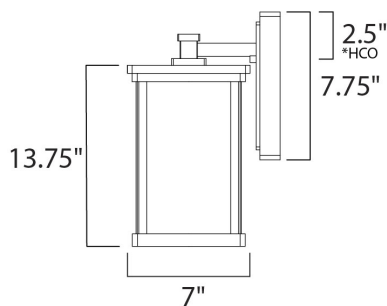

*height from center of outlet to the top of the fixture

MEASUREMENTS

DIMENSION : 7" W x 13.75" H x 8.5" Ext
 BACK PLATE : 5.25" W x 7.75" H x 2.5" HCO
 HANGING WEIGHT : 4.62 lb

LAMPING

INPUT VOLTAGE : 120V
 LUMENS : 800 Rated
 BULB : 1 x 9W LED E26 Medium , 9W Total
 BULB INCLUDED : (Included)
 DIMMABLE : Triac CL
 CRI : 90+ CRI
 COLOR_TEMP : 3000K