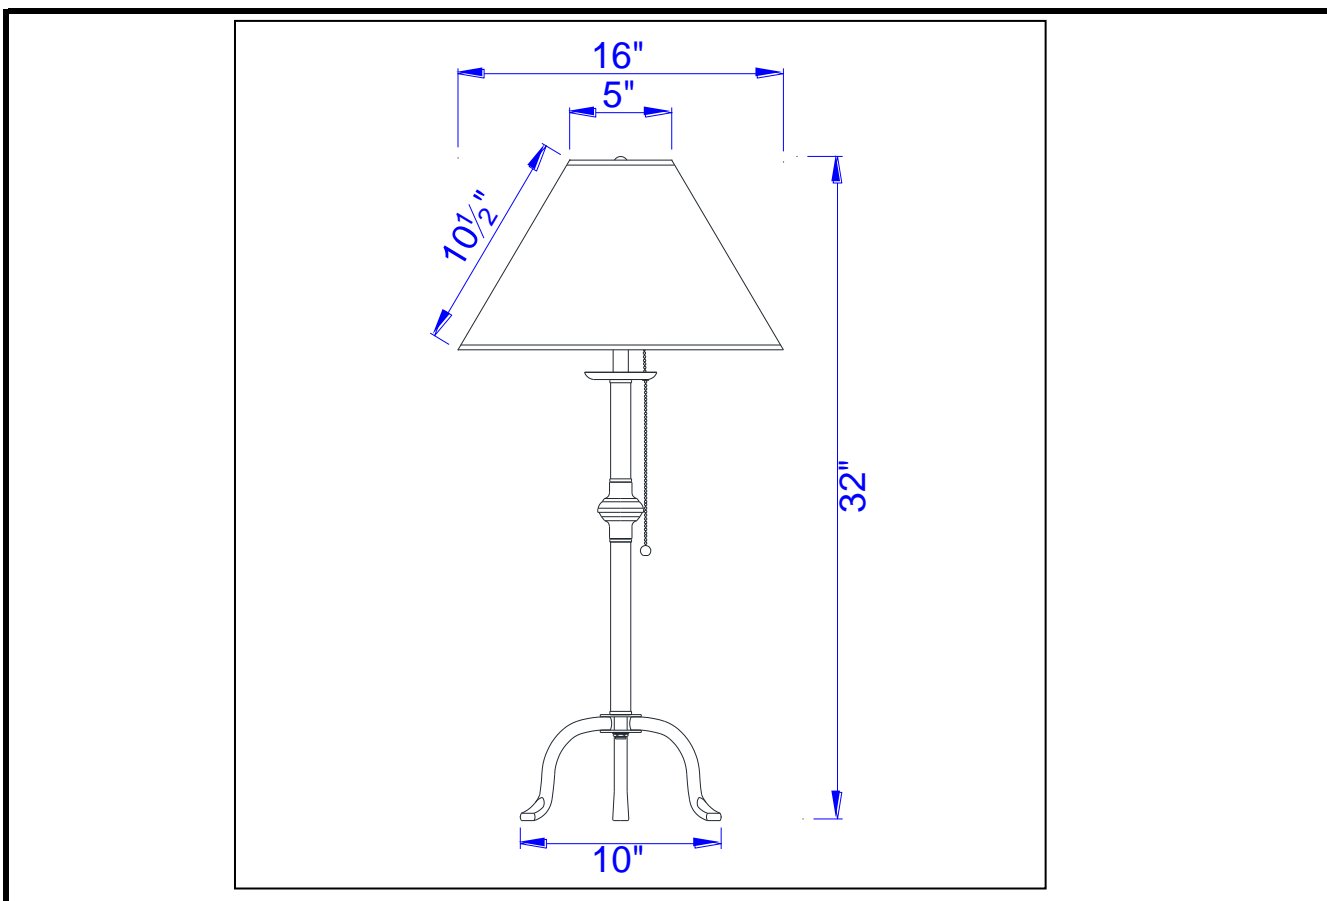

Project: _____

Catalog No.: _____

Lamp/Wattage: _____

Model No: BO-903TB

Description: Penny Foot Iron Table Lamp with Pull-Chain Switch

Material: Metal

Finish : Black

Height: 32"

Base Width: 10"

Wattage : 75W

Socket : Medium Base (E27)

Switch: On/off

Bulb: Incandescent, CFL

Wire Length: 6'

Wire Color: Black

Shade No: SH-1025

Material: Paper

Shade size: 5"x16"x10 1/2"

Certificate : 