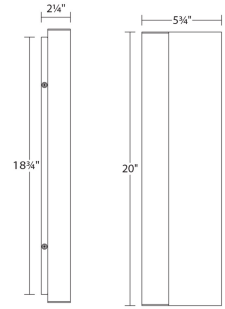

Project:

Radiance LED Sconce Spec Sheet

SKU: 7250.74-WL Learn more at:
<https://sonnemanlight.com/radiance-led-sconce>

Description: A wash of radiant LED illumination is directed to one side of an architectural linear form, revealing the texture of its panel and the surface beyond.

Type #:

Dimensions

Height:	20"
Width:	5.75"
Extends:	2.25"
Minimum Extension:	2.25"
Maximum Extension:	2.25"
Size:	20"
Canopy/Backplate/Base Depth:	4.75
Canopy/Backplate/Base Height:	18.75

Electrical Specs

Installation

Installation:	Licensed electrician required
Installation Orientation:	Vertical

Shipping

Carton 1 L x W x H:	23" X 9" X 5"
Carton 1 Gross Weight:	6 LBS
Fixture Weight:	6

Shade

Shade 1 Material:	Aluminum
-------------------	----------