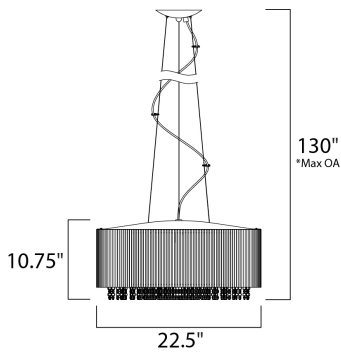

PRODUCT DESCRIPTION

The Spiral Collection features curled metal tubing that shines like diamonds radiating in the sun. Strands of high quality K9 crystal beads add to the opulence of the fixture offering a distinct sparkle visible whether off or on.

*max overall height

MEASUREMENTS

- DIMENSION : 22.5" W x 10.75" H
- MAX OAH : 130" OAH
- CANOPY : 7.08" W x 1.37" H x 7.08" L
- HANGING WEIGHT : 18.04 lb

LAMPING

- LUMENS : 5,000 Rated
- BULB : 1 x 40W Xenon G9 , 400W Total
- BULB INCLUDED : (Included)
- DIMMABLE : Yes
- COLOR_TEMP : 2900K