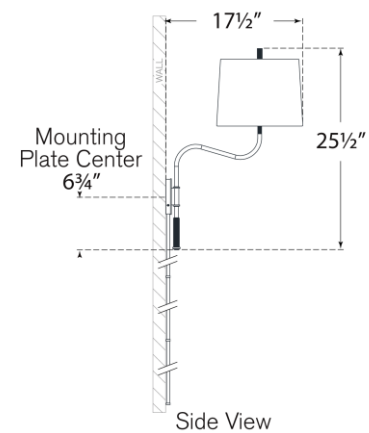

## Canto Medium Swinging Wall Light

Item # TOB 2351PN-L

Designer: Thomas O'Brien

Height: 25.5"

Width: 11"

Extension: 11" - 17.5"

Backplate: 4.25" Round

Finishes: BZ/HAB, HAB, PN

Shade Treatments: L

Shade Details: 10" x 11" x 8.5"

Socket: E26 Dimmer

Wattage: 15 LED A19

Weight: 9 Pounds

Note: UL Only | Cord Cover Included

Top View

Side View

Front View