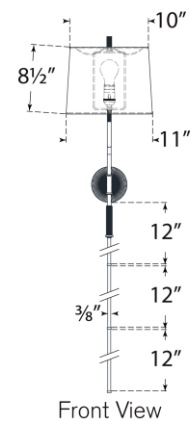

## Canto Medium Swinging Wall Light

Item # TOB 2351PN-L

Designer: Thomas O'Brien

Height: 25.5"

Width: 11"

Extension: 11" - 17.5"

Backplate: 4.25" Round

Finishes: BZ/HAB, HAB, PN

Shade Treatments: L

Shade Details: 10" x 11" x 8.5"

Socket: E26 Dimmer

Wattage: 15 LED A19

Weight: 9 Pounds

Note: UL Only | Cord Cover Included

Top View

Side View