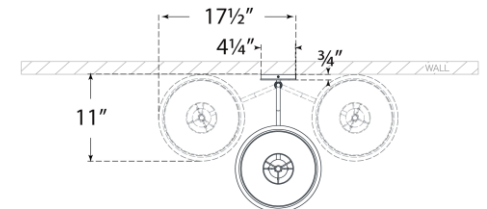

## Canto Medium Swinging Wall Light

Item # TOB 2351PN-L

Designer: Thomas O'Brien

Height: 25.5"

Width: 11"

Extension: 11" - 17.5"

Backplate: 4.25" Round

Finishes: BZ/HAB, HAB, PN

Shade Treatments: L

Shade Details: 10" x 11" x 8.5"

Socket: E26 Dimmer

Wattage: 15 LED A19

Weight: 9 Pounds

Note: UL Only | Cord Cover Included

Top View

Side View