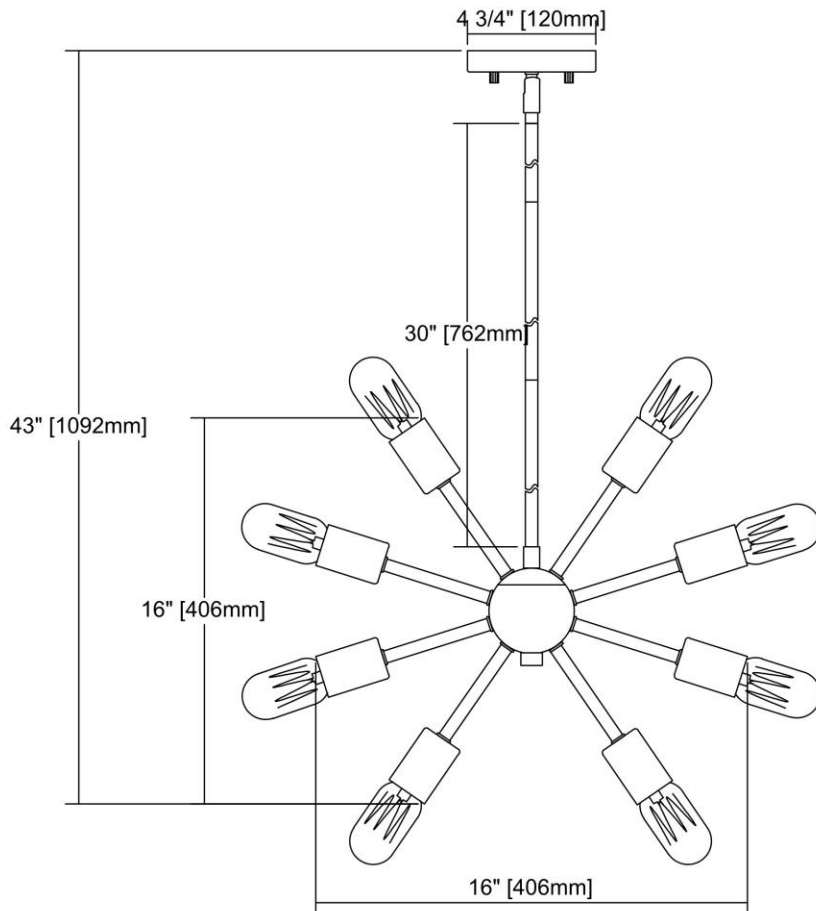

<b>ITEM #:</b>	46233/12
<b>UPC</b>	748119099729
<b>Description</b>	Delphine 12-Light Chandelier in Polished Chrome
<b>Finish</b>	Polished Chrome
<b>Materials</b>	Metal
<b>Brand</b>	ELK Lighting
<b>Collection</b>	Delphine
<b>Category</b>	Indoor Lighting
<b>Type</b>	Chandelier

ITEM DIMENSIONS				RATINGS & SPECIFICATIONS				
<b>Width</b>	16 inches			<b>Safety Rating</b>	UL		<b>Certification</b>	N/A
<b>Depth</b>	16 inches			<b>ADA Compliant</b>	N/A		<b>Voltage</b>	N/A
<b>Height</b>	16 inches			<b>BULBS / SOCKETS</b>				
<b>Weight</b>	4 pounds			<b>Quantity</b>	12		<b>Wattage</b>	60 watts
ADDITIONAL DIMENSIONS				<b>Included</b>	No		<b>Type</b>	A19 (E26 Medium Base)
<b>Backplate / Canopy</b>	N/A			<b>Other</b>	N/A			
<b>HCWO</b>	N/A			CHAIN / CORD INFORMATION				
<b>Min. Extension</b>	N/A			<b>Chain</b>	N/A		<b>Cord</b>	N/A
<b>Max. Extension</b>	N/A			SHADE / GLASS DETAILS				
OVERALL HEIGHT				<b>Shade/Glass Description</b>	No Shade/Glass			
<b>Min.</b>	N/A		<b>Max.</b>	N/A				
EXTENSION ROD(S)				<b>Width</b>	N/A		<b>Height</b>	N/A
N/A				<b>Width at Top</b>	N/A		<b>Width at Bottom</b>	N/A