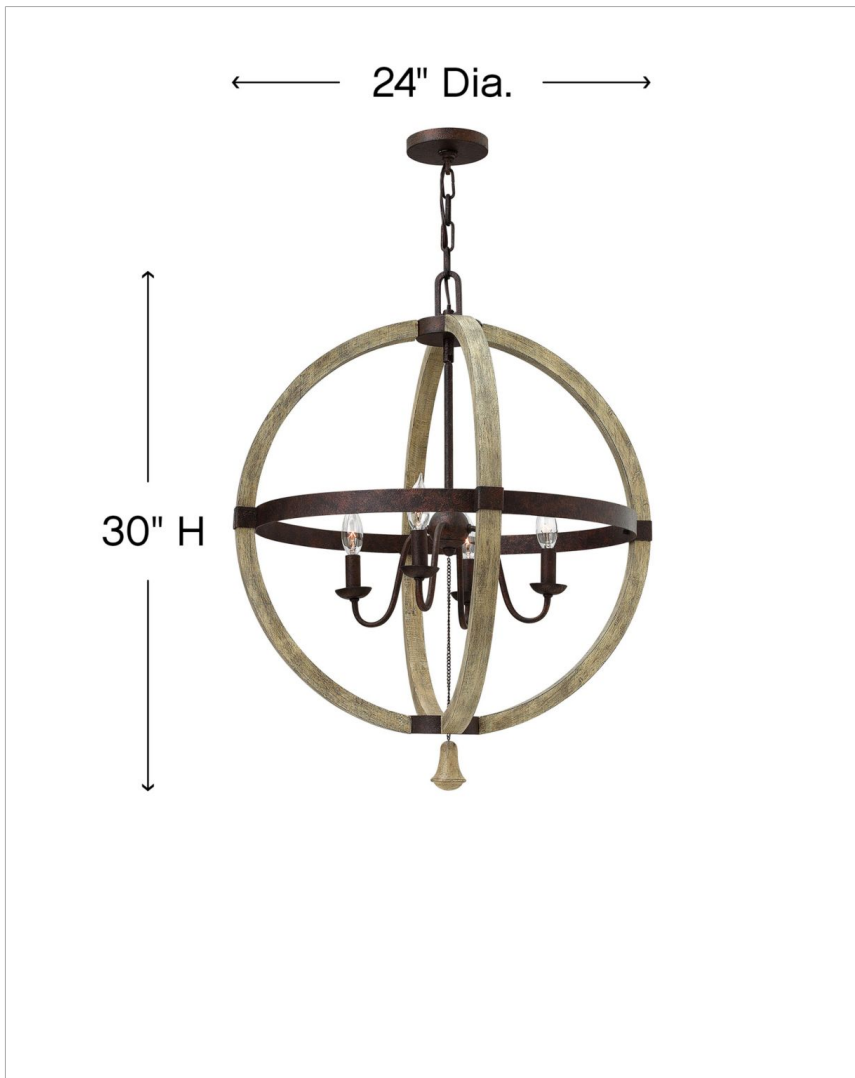

MIDDLEFIELD

FR40564IRR

MEDIUM ORB

Middlefield's rustic-chic design captures a historical feel with its solid distressed wood reminiscent of weathered ash, steel construction and iron rust finish. A pear-shaped wood finial adds an additional elegant detail.

DETAILS	
FINISH:	Iron Rust
MATERIAL:	Wood
SLOPE DEGREE:	90
DIMMABLE:	No

DIMENSIONS	
WIDTH:	24"
HEIGHT:	30"
WEIGHT:	12lb

LIGHT SOURCE	
LIGHT SOURCE:	Socketed
WATTAGE:	4-5w Cand. LED, 60w Equiv.
VOLTAGE:	120v

MOUNTING	
CANOPY:	5" Dia.
LEAD WIRE:	1 X 144"

SHIPPING	
CARTON LENGTH:	25
CARTON WIDTH:	25
CARTON HEIGHT:	27
CARTON WEIGHT:	21

PRODUCT DETAILS:

- This item may be hung on a sloped ceiling
- Suitable for use in dry (indoor) locations as defined by NEC and CEC. Meets United States UL Underwriters Laboratories & CSA Canadian Standards Association Product Safety Standards.
- Artisanal details, a rich finish and organic elements add warm rustic style