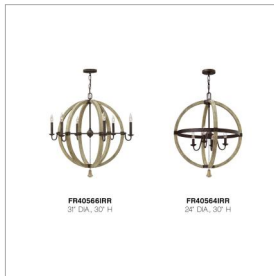

MIDDLEFIELD

FR40564IRR

MEDIUM ORB

Middlefield's rustic-chic design captures a historical feel with its solid distressed wood reminiscent of weathered ash, steel construction and iron rust finish. A pear-shaped wood finial adds an additional elegant detail.

DETAILS	
FINISH:	Iron Rust
MATERIAL:	Wood
SLOPE DEGREE:	90
DIMMABLE:	No

DIMENSIONS	
WIDTH:	24"
HEIGHT:	30"
WEIGHT:	12lb

LIGHT SOURCE	
LIGHT SOURCE:	Socketed
WATTAGE:	4-5w Cand. LED, 60w Equiv.
VOLTAGE:	120v

MOUNTING	
CANOPY:	5" Dia.
LEAD WIRE:	1 X 144"

SHIPPING	
CARTON LENGTH:	25
CARTON WIDTH:	25
CARTON HEIGHT:	27
CARTON WEIGHT:	21

PRODUCT DETAILS:

- This item may be hung on a sloped ceiling
- Suitable for use in dry (indoor) locations as defined by NEC and CEC. Meets United States UL Underwriters Laboratories & CSA Canadian Standards Association Product Safety Standards.
- Artisanal details, a rich finish and organic elements add warm rustic style