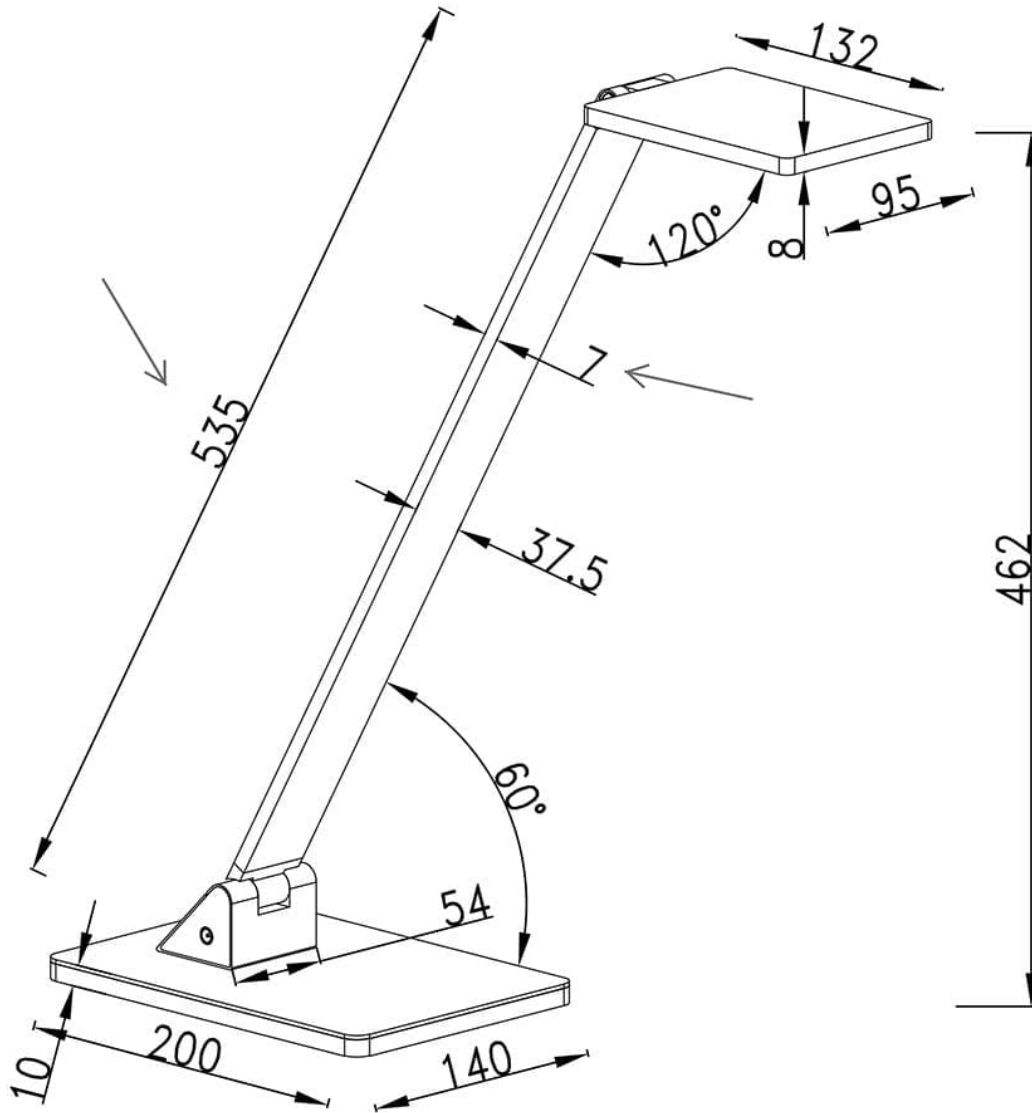

RECO Black Desk Lamp

Model No. PTL8420-BLK

RECO LED Desk Lamp in a Black finish

- Anodized finish
- 3 level Touch dimmer
- OAH 20" (adjustable)
- Base dimensions: 5.5" x 8"
- Stem adjusts vertically to 60° at base; Shade adjusts 120°

Model No. PTL8420-BLK

Product Specifications

OAH (in.): 20

Overall Width (in.): 5.5

Depth (in.): 18

Bulb type: Integrated LED

Bulb wattage (watts):

Number of Bulbs:

Bulb included:

Control: 3 level Touch

LED info - Watts (W): 10

LED info - Lumens (lm): 750

LED info - lm/W: 75

LED info - CCT: 3000K

LED info - CRI: 80+

LED Reading Light info - Watts:

RECO Black Desk Lamp

Model No. PTL8420-BLK

unit:mm