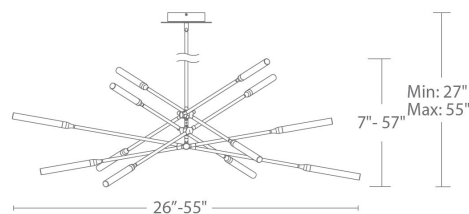

DESCRIPTION

Waving wands deliver cutting edge LED magic.

FEATURES

- Three 12" and one 6" downrods included (additional downrods available)
- Solid edge acrylic diffuser in cylindrical shade
- Multiple orientation options for desired look
- Driver concealed within the canopy
- 5 year warranty

FINISHES

Black/ Aged Brass Brushed Nickel

LINE DRAWING

PD-55912