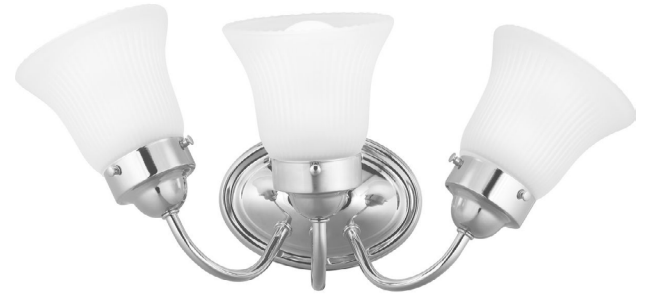

## Fluted Glass

The three-light Fluted Glass Collection bath fixture features etched glass shades that are nestled in a decorative ring extended by curving arms in a Polished Chrome finish. Timeless in its classic appeal, this light is stylish for both new and restored homes.

- Etched fluted glass shades are nestled in a decorative ring
- This is a natural fit for Traditional and Transitional bathrooms
- Can be mounted up or down to customize a bathroom space
- Shiny Polished Chrome finish
- Measures 16in W x 8-1/4in ht.
- Uses three 100-watt max. medium base bulbs or LED equivalent (sold separately)
- Compatible with standard wall dimmer
- Progress Lighting products are designed for exceptional quality, reliability, and functionality
- Includes installation instructions and mounting hardware
- Coordinating fixtures available

**Category:** Bath & Vanity

**Finish:** Polished Chrome (plated)

**Construction:** Steel Construction

**Glass/Shade:** Etched Bell

**Diameter:** 16"

**Height:** 8-1/2"

**Depth:** 8-1/2"

Glass

Width: 4-7/8"

Height: 4-9/16"

MOUNTING	ELECTRICAL	LAMPING	ADDITIONAL INFORMATION
<p>Wall mounted</p> <p>Fixture can be installed with glass facing up or down</p> <p>covers a standard 4" octagonal recessed outlet box</p> <p>6.125" W., 4.25" ht., 1.1875" depth</p>	<p>6" of wire supplied</p> <p>120 V</p>	<p>Quantity:</p> <p>Three 100w max. Medium Base E26 base porcelain sockets</p>	<p>cULus Damp location listed</p> <p>1 year warranty</p>