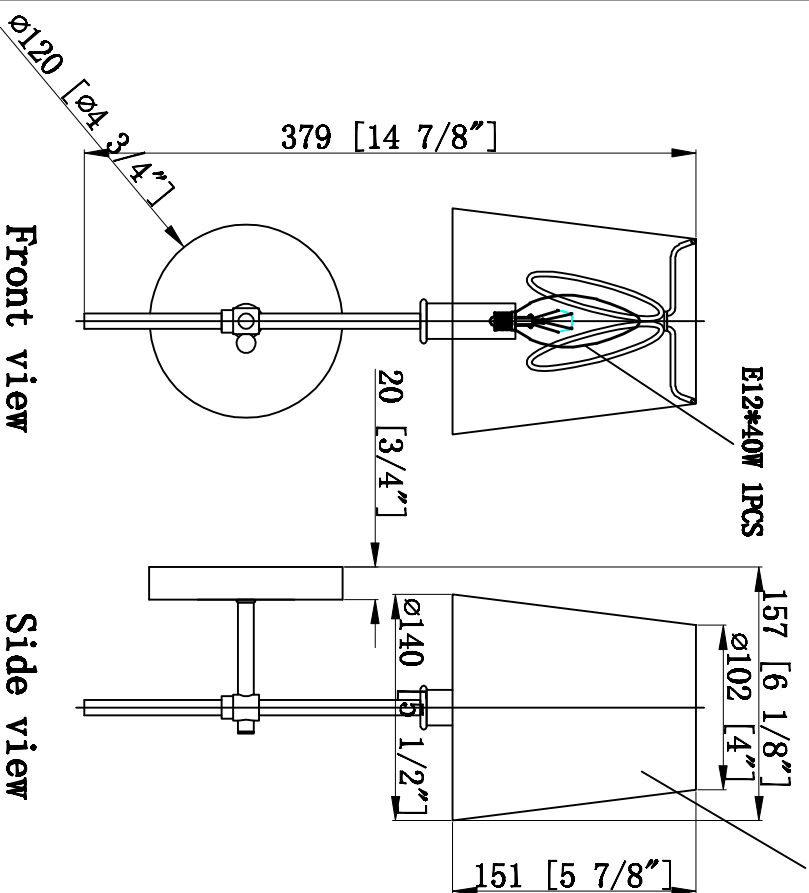

Finish:
 Colorway 1:Black
 Colorway 2:Burnished Nickel
 Fabric shade: White
 Type of Bulb:E12
 Number of Bulb:1PCS

Fabric shade: White

Front view

Side view

FACTORY	20
ITEM NO.	LD6004W6
DRAFTER	
DATE	2017.04.11

Model#:	LD6004W6	Bulb Wattage:	40W
Number of Tiers:	1	Max Wattage:	40W
Fixture Material:	Metal+Fabric	Voltage :	110-125V
Shades Included:	Yes	Finish:	Black/Burnished Nickel
Shade Material:	Fabric	Hardware Finish:	Black/Burnished Nickel
Shade Color:	White	Hardware Material:	Metal
Shade Shape:	Irregular	Crystal Trim:	N/A
Shade Height:	6"	Crystal Color :	N/A
Shade Width:	Top:4" Bottom:5.5"	UL & ULc Standard :	Yes
Shade Length:	N/A	Product Weight:	1
Back plate included:	Yes	Shipment type :	Small Parcel
Back plate finish:	Black/Burnished Nickel	Box 1 Length :	16.5
Back plate Height:	0.8"	Box 1 Width :	10
Back Plate Width:	4.7"	Box 1 Height :	8.5
Back Plate Length:	N/A	Box 1 Weight :	2
Wire Included (INCH):	8"	Box 2 Length :	
Assembly required:	No	Box 2 Width :	
Length (In.)	N/A	Box 2 Height :	
Width / Diameter (In.)	5.5"	Box 2 Weight :	
Height (In.)	15"		
Extension (In.):	6"		
Light Bulbs :	1		
Bulb Type:	E12		
Bulb Shape:			