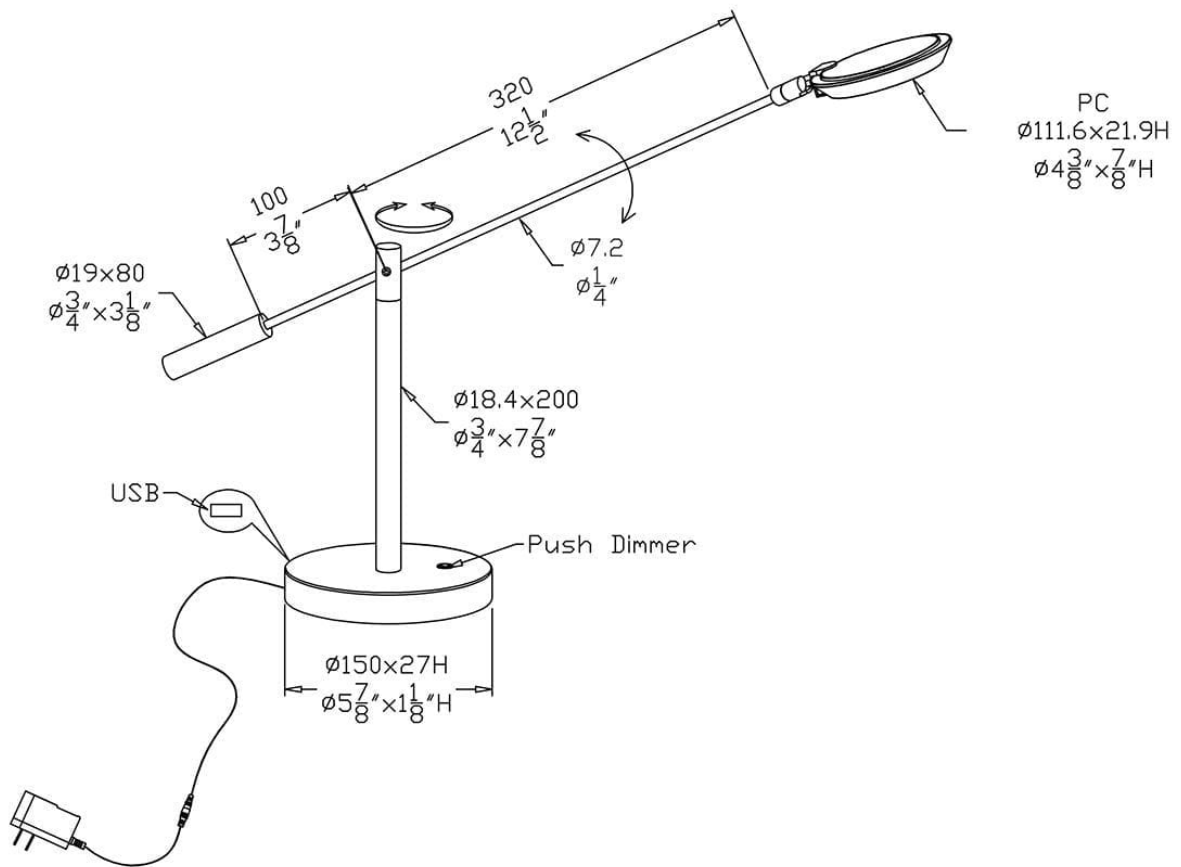

IGGY Black Desk Lamp

Model No. PTL5021-BLK

INPUT: AC 100~240V 50/60Hz
OUTPUT: DC 24V 500mA