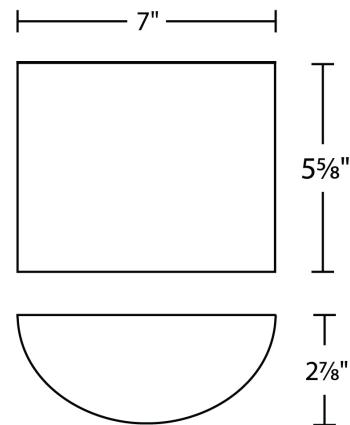

REPLACEMENT PARTS

RPL-GLA-30907 - Glass lens

FINISHES

LINE DRAWING

WS-30907