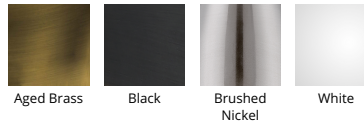

FINISHES

LINE DRAWING