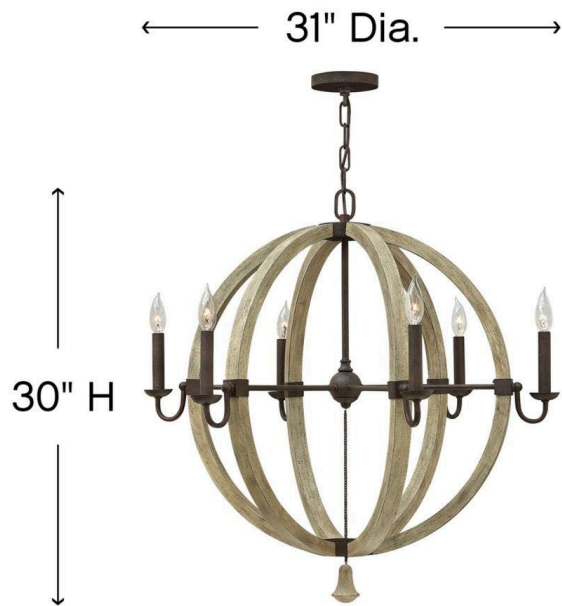

### LARGE ORB

Middlefield's rustic-chic design captures a historical feel with its solid distressed wood reminiscent of weathered ash, steel construction and iron rust finish. A pear-shaped wood finial adds an additional elegant detail.

DETAILS	
FINISH:	Iron Rust*
MATERIAL:	Wood
SLOPE DEGREE:	90
DIMMABLE:	No

DIMENSIONS	
WIDTH:	31"
HEIGHT:	30"
WEIGHT:	13.5lb

LIGHT SOURCE	
LIGHT SOURCE:	LED Lamp, Socket
WATTAGE:	6-5w Cand. LED, 60w Equiv. or 6-60w Cand.
VOLTAGE:	120v

MOUNTING	
CANOPY:	5" Dia.
LEAD WIRE:	1 X 144"

SHIPPING	
CARTON LENGTH:	34.5
CARTON WIDTH:	30.5
CARTON HEIGHT:	28
CARTON WEIGHT:	27.5