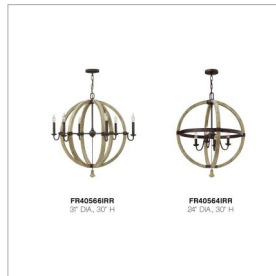

MIDDLEFIELD

FR40566IRR

LARGE ORB

Middlefield's rustic-chic design captures a historical feel with its solid distressed wood reminiscent of weathered ash, steel construction and iron rust finish. A pear-shaped wood finial adds an additional elegant detail.

DETAILS	
FINISH:	Iron Rust*
MATERIAL:	Wood
SLOPE DEGREE:	90
DIMMABLE:	No

DIMENSIONS	
WIDTH:	31"
HEIGHT:	30"
WEIGHT:	13.5lb

LIGHT SOURCE	
LIGHT SOURCE:	LED Lamp, Socket
WATTAGE:	6-5w Cand. LED, 60w Equiv. or 6-60w Cand.
VOLTAGE:	120v

MOUNTING	
CANOPY:	5" Dia.
LEAD WIRE:	1 X 144"

SHIPPING	
CARTON LENGTH:	34.5
CARTON WIDTH:	30.5
CARTON HEIGHT:	28
CARTON WEIGHT:	27.5

PRODUCT DETAILS:

- This chain or cable hung fixture may be installed on any sloped ceiling
- Suitable for use in dry (indoor) locations as defined by NEC and CEC. Meets United States UL Underwriters Laboratories & CSA Canadian Standards Association Product Safety Standards
- Artisanal details, a rich finish and artisanal elements add warm rustic style
- Bold and robust dark bronze finish

HINKLEY

HINKLEY
33000 Pin Oak Parkway
Avon Lake, OH 44012

PHONE: (440) 653-5500
Toll Free: 1 (800) 446-5539

hinkley.com