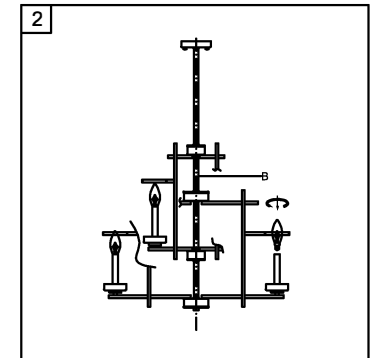

Trade Mark:  
CRYSTAL WORLD INC

Product Name: Pendant lamp  
Model :9827P30-12-101  
120Vac, 60Hz,AC ONLY  
Lamp Size:Ø30"\*H43"

## PENDANT LAMP ASSEMBLY INSTRUCTIONS

1. Place fixture(A) onto mounting screws (DD). secure with cap nuts (AA). Please fix (A) with (B).

### Hardware Used

AA Cap nut		X 2
DD Mounting screw		X 2

2. Install light bulbs ( not included).  
Use bulb  
**120V E12 12\*40W Max.**

3. Please hang the glass (1) to the fixture .