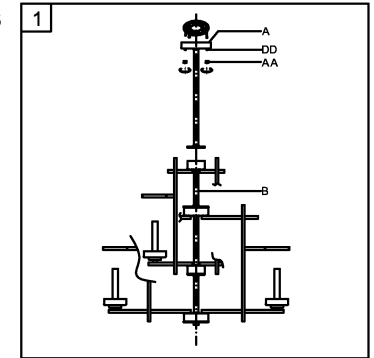

Trade Mark:  
CRYSTAL WORLD INC

Product Name: Pendant lamp  
Model :9827P30-12-101  
120Vac, 60Hz,AC ONLY  
Lamp Size:Ø30"\*H43"

## PENDANT LAMP ASSEMBLY INSTRUCTIONS

1. Place fixture(A) onto mounting screws (DD). secure with cap nuts (AA). Please fix (A) with (B).

### Hardware Used

AA Cap nut		X 2
DD Mounting screw		X 2

2. Install light bulbs ( not included).  
Use bulb  
**120V E12 12\*40W Max.**

3. Please hang the glass (1) to the fixture .