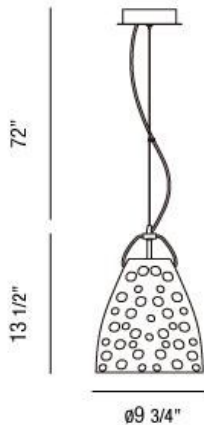

## AMERO, 10" ROUND PENDANT

### PRODUCT DETAILS

No.	:	22900-036
Product Color	:	CHROME
Product Material	:	METAL
Shade / Accent Colour	:	AMBER
Shade / Accent Material	:	HAND-BLOWN GLASS
Diameter	:	9.75"
Height	:	13.5"
Overall Height	:	86.5"
Weight	:	5.4lbs

### LIGHT SOURCE DETAILS

Number of Bulbs	:	1
Light Source	:	Incandescent
Light Source Type	:	A19
Input Voltage	:	120V
Bulb Voltage	:	120V
Socket Type	:	E26
Wattage	:	60W
Total Wattage	:	60W
Bulb Included	:	No
Dimmable	:	Yes

### TECHNICAL DETAILS

Light Direction	:	Down
Hanging Support Type	:	AIRCRAFT CABLE
Hanging Support Length	:	72"
Canopy / Backplate Height	:	1"
Canopy / Backplate Dia.	:	4.75"
Adjustable Lamp Head	:	No
Location	:	DRY
Approval	:	