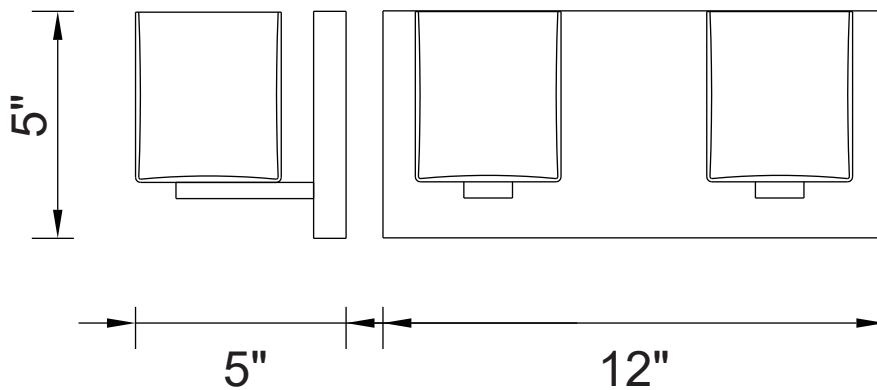

PROJECT: _____
 FIXTURE TYPE: _____
 LOCATION: _____
 CONTACT/PHONE: _____

Item	5442W12SN
Collection	CRISTINI
Finish	Satin Nickel
Glass	Off White
Crystal	-----
Input	120V AC,60HZ,AC

Shade	-----
Length/Dia.	12"
Width/Ext.	5"
Height	5"
Maximum	-----
Lumens	-----

Light Source	G9
Bulb Info.	2×40W
Included	-----
Dimmable	Yes
Color	-----
Weight	