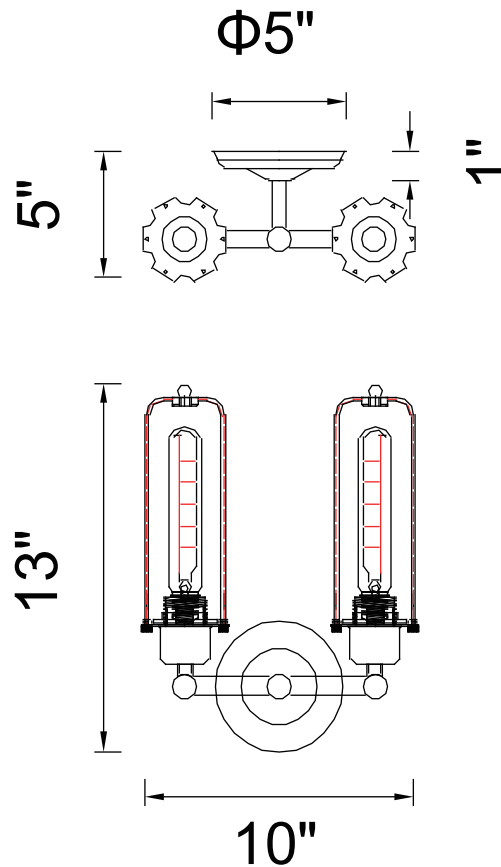

PROJECT: _____

FIXTURE TYPE: _____

LOCATION: _____

CONTACT/PHONE: _____

Item	9624W10-2-101
Collection	BENJI
Finish	Black
Glass	-----
Crystal	-----
Input	120V AC,60HZ,AC

Shade	-----
Length/Dia.	10"
Width/Ext.	5"
Height	13"
Maximum	-----
Lumens	-----

Light Source	E26
Bulb Info.	2×60W
Included	-----
Dimmable	Yes
Color	-----
Weight	