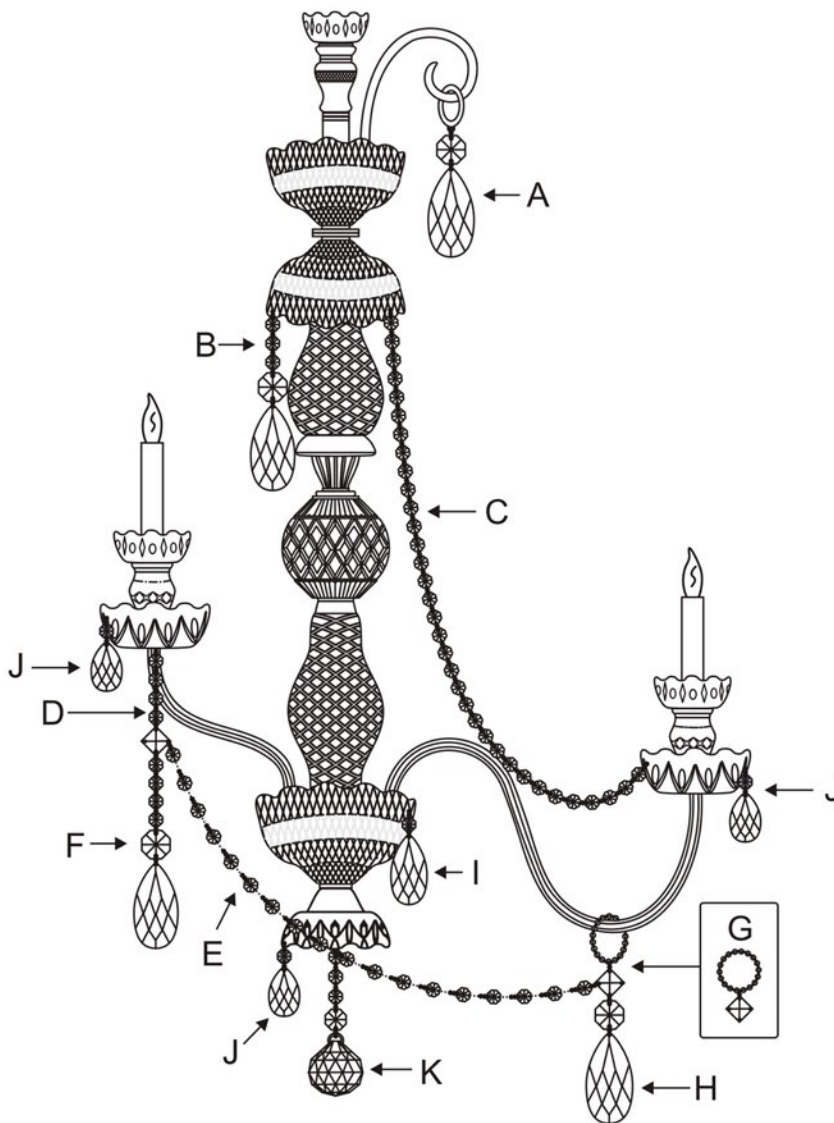

## MODEL#:5020 ASSEMBLY AND DRESSING INSTRUCTIONS

WARNING:

Electrical Danger

Turn Power Off

All electrical components must be installed by a licensed electrician in accordance with the National Electric Code and the appropriate local electrical codes.

You will need 10 - Cand. Bulb  
40 Watts Recommended  
60 Watts Max  
Bulb not included.

(1Ring + 1x30mm Jewel+2504-4")x5sets

(3 Jewels+1x30mm Jewel+2504-4")x5sets

(Strand with 34 Jewels)x5sets

(4 Jewels+1 Square)x5sets

(Strand with 18 Jewels)x10sets

(4 Jewels+1x30mm Jewel+2504-4")x5sets

(Crystal Beads + 1 Square)x5sets

(1x30mm Jewel+2504-4")x5sets

(1 Jewel+9/75-3")x12sets

(AS/9/50-2")x105sets

(3 Jewels+1x22mm Jewel+1x60mm Ball)x1set