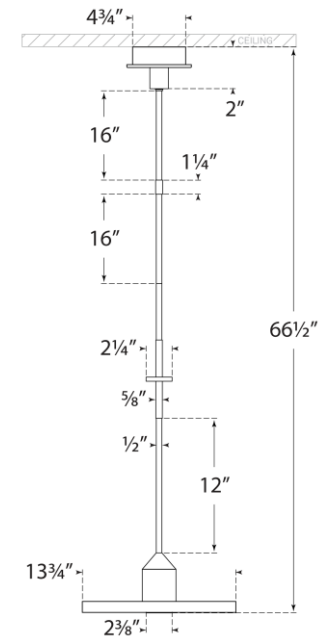

TEAR SHEET

Valen Medium Pendant

Item # TOB 5192PN

Designer: Thomas O'Brien

O/A Height: 66.5"

Fixture Height: 6"

Min. Custom Height: 30"

Width: 13.75"

Canopy: 4.75" Round

Finishes: HAB, PN

Socket: Dedicated LED

Wattage: 20w (1600lm)

Weight: 11 Pounds

Note: Custom Height Available

Front View