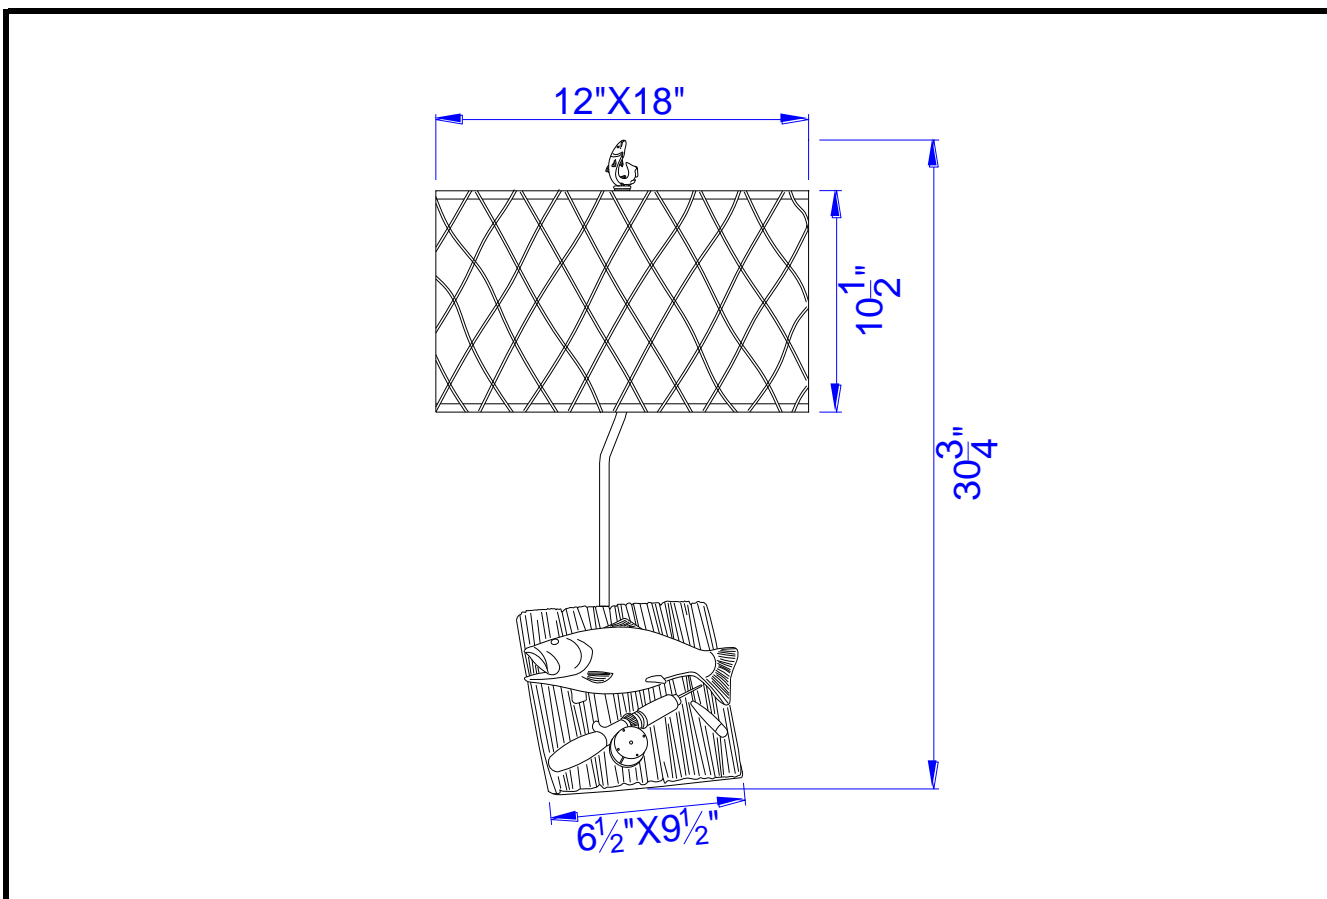

Project: _____

Catalog No.: _____

Lamp/Wattage: _____

Model No: BO-2664TB

Description: 150W 3 way Fishing Trophy resin table lamp with roped hand painted shade

Material: Resin

Finish : Cast Bronze

Height: 30 3/4"

Base Width: 6 1/2"X9 1/2"

Wattage : 150W

Socket : Medium Base (E26)

Switch: 3-way

Bulb: Incandescent, CFL

Wire Length: 6'

Wire Color: Brown

Shade No:

Material: Rope+Kraft

Shade size: (12"X18")X(12"X18")X10 1/2"

Certificate : 