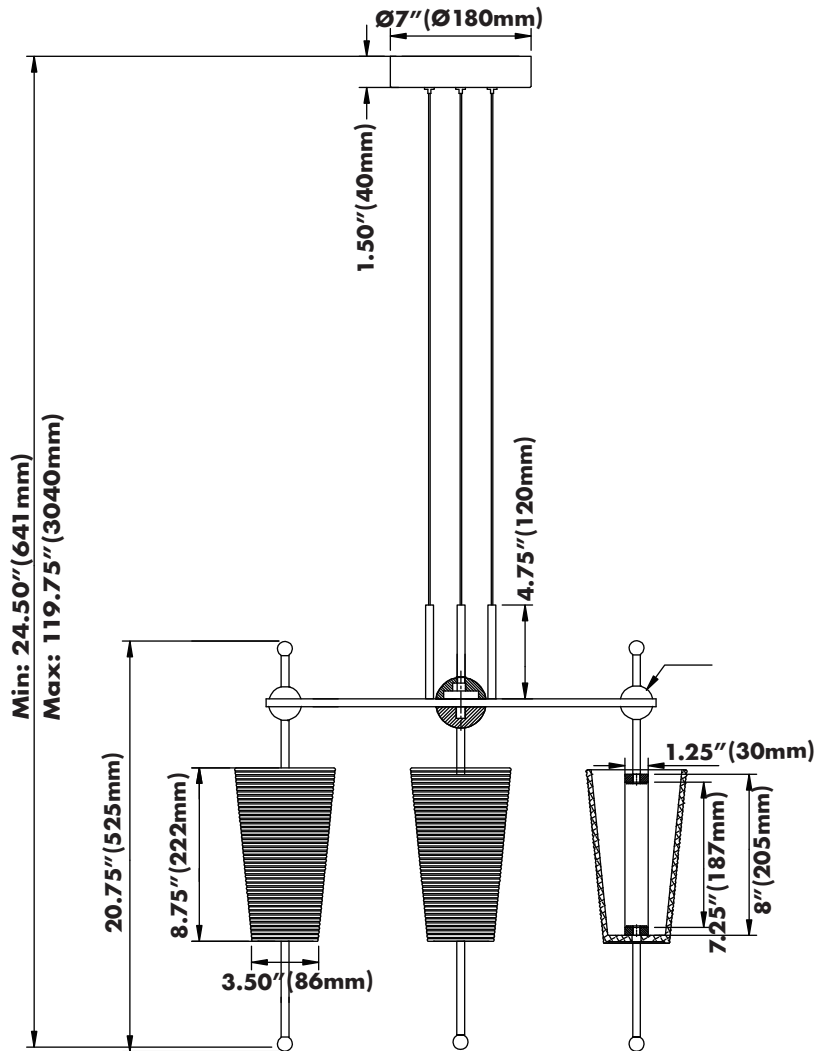

SPECIFICATIONS

• LUMENS	1185LM
• WATTS	22W
• VOLTAGE	120V
• CRI	90
• CCT	3000K
• IP RATED	DRY LOCATION
• MATERIAL	ALUMINUM / GLASS / IRON
• FINISH	ANTIQUE BRASS
• LIFETIME	50,000 HOURS
• DIMMABLE	YES
• SHADE SHAPE	CONE
• SHADE MATERIAL	FROSTED GLASS
• SHADE COLOR	CLEAR
• WARRANTY	5-YEAR LIMITED

THE MEASUREMENTS ARE ROUNDED TO THE NEAREST 1/4"

AVAILABLE FINISHES