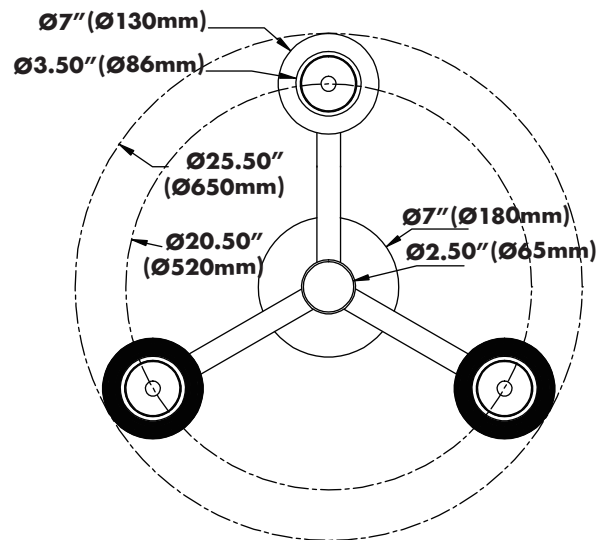

SPECIFICATIONS

• LUMENS	1185LM
• WATTS	22W
• VOLTAGE	120V
• CRI	90
• CCT	3000K
• IP RATED	DRY LOCATION
• MATERIAL	ALUMINUM / GLASS / IRON
• FINISH	ANTIQUE BRASS
• LIFETIME	50,000 HOURS
• DIMMABLE	YES
• SHADE SHAPE	CONE
• SHADE MATERIAL	FROSTED GLASS
• SHADE COLOR	CLEAR
• WARRANTY	5-YEAR LIMITED

THE MEASUREMENTS ARE ROUNDED TO THE NEAREST 1/4"

AVAILABLE FINISHES