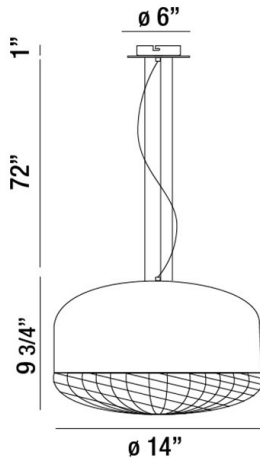

CORSON, 14" ROUND PENDANT

Options Available

ITEM NO.	FINISH	SHADE
31869-010	BLACK	CLEAR
31869-027	WHITE	CLEAR
31869-034	ROSE GOLD	CLEAR

PRODUCT DETAILS

No.	:	31869-034
Product Color	:	ROSE GOLD
Product Material	:	METAL
Shade / Accent Colour	:	CLEAR
Shade / Accent Material	:	CAST WEAVE GLASS
Diameter	:	14"
Height	:	9.75"
Overall Height	:	82.75"
Weight	:	9.2lbs

TECHNICAL DETAILS

Light Direction	:	Down
Hanging Support Type	:	AIRCRAFT CABLE
Hanging Support Length	:	72"
Canopy / Backplate Height	:	1"
Canopy / Backplate Dia.	:	6"
Adjustable Lamp Head	:	No
Location	:	DRY
Approval	:	