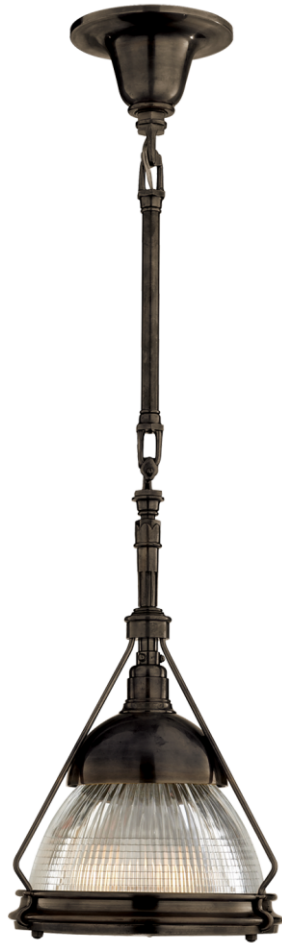

SPEC SHEET

Garey Small Industrial Pendant

Item # TOB 5142BZ-CG

Designer: Thomas O'Brien

O/A Height: 39"

Min. Custom Height: 28"

Width: 12"

Canopy: 7" Round

Finishes: BZ

Glass Options: CG

Socket: E26 Keyless

Wattage: 100 A

Note: UL Only | Custom Height Available