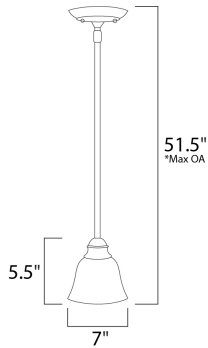

PRODUCT DESCRIPTION

This decorative classic in Oil Rubbed Bronze finish is both dramatic and subtle, with or without shades.

*max overall height

MEASUREMENTS

DIMENSION : 7" L x 7" W x 5.5" H
 MAX OAH : 51.5" OAH
 HANGING WEIGHT : 2.9 lb