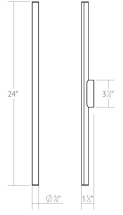

Project:

Fino LED Bath Bar Spec Sheet

SKU: 3772.25-35 Learn more at:
<https://sonnemanlight.com/fino-led-bath-bar>

Description: Ultra thin and minimally scaled, these slender bars of powerful light are mounted in a fixed position on a wall or ceiling. The softly shaped mounting brackets have radiused ends on their linear section and can be mounted to a wall with the addition of a remotely placed LED driver. A 4 round [Fino Optional Wall Plate Kit](#) may be ordered in conjunction with a Fino LED Bath Bar. This accessory is featured in the bathroom images above, but is not included unless ordered separately.

Type #:

Dimensions

Height:	24"
Width:	24"
Extends:	1.5"
Minimum Extension:	1.5"
Maximum Extension:	1.5"
Size:	24"
Canopy/Backplate/Base Width:	0.5
Canopy/Backplate/Base Height:	3.25

Installation

Installation:	Licensed electrician required
Installation Orientation:	Any Orientation

General Listings

Features:	ADA Compliant, Damp Rated, On Sale
Certification:	C-ETL-US
Color/Finish:	Satin Black (.25)
Dark Sky Friendly:	N

Shipping

Carton 1 L x W x H:	3" X 3" X 31"
Carton 1 Gross Weight:	2 LBS