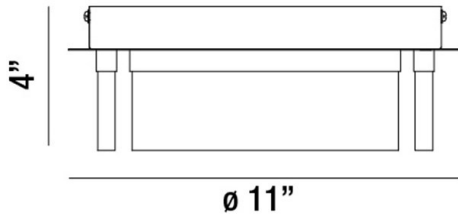

BRIA, 11" CEILING MOUNT

PRODUCT DETAILS

No.	:	31798-013
Product Color	:	CHROME
Product Material	:	METAL
Shade / Accent Colour	:	OPAL WHITE
Shade / Accent Material	:	ACRYLIC
Diameter	:	11"
Height	:	4"
Weight	:	3.9lbs

LIGHT SOURCE DETAILS

Light Source Type	:	INTEGRATED LED
Input Voltage	:	120V
Bulb Voltage	:	120V
Total Wattage	:	24W
Total Lumen	:	1600lm
Kelvin	:	3000K
CRI	:	80+
Dimmable	:	Yes

Options Available

ITEM NO.	FINISH	SHADE
31798-013	CHROME	OPAL WHITE

TECHNICAL DETAILS

Canopy / Backplate Height	:	1.188"
Canopy / Backplate Dia.	:	11"
Adjustable Lamp Head	:	No
Approval	:	

PROJECT INFORMATION

 Job Name: Date: Type:

 Comments: