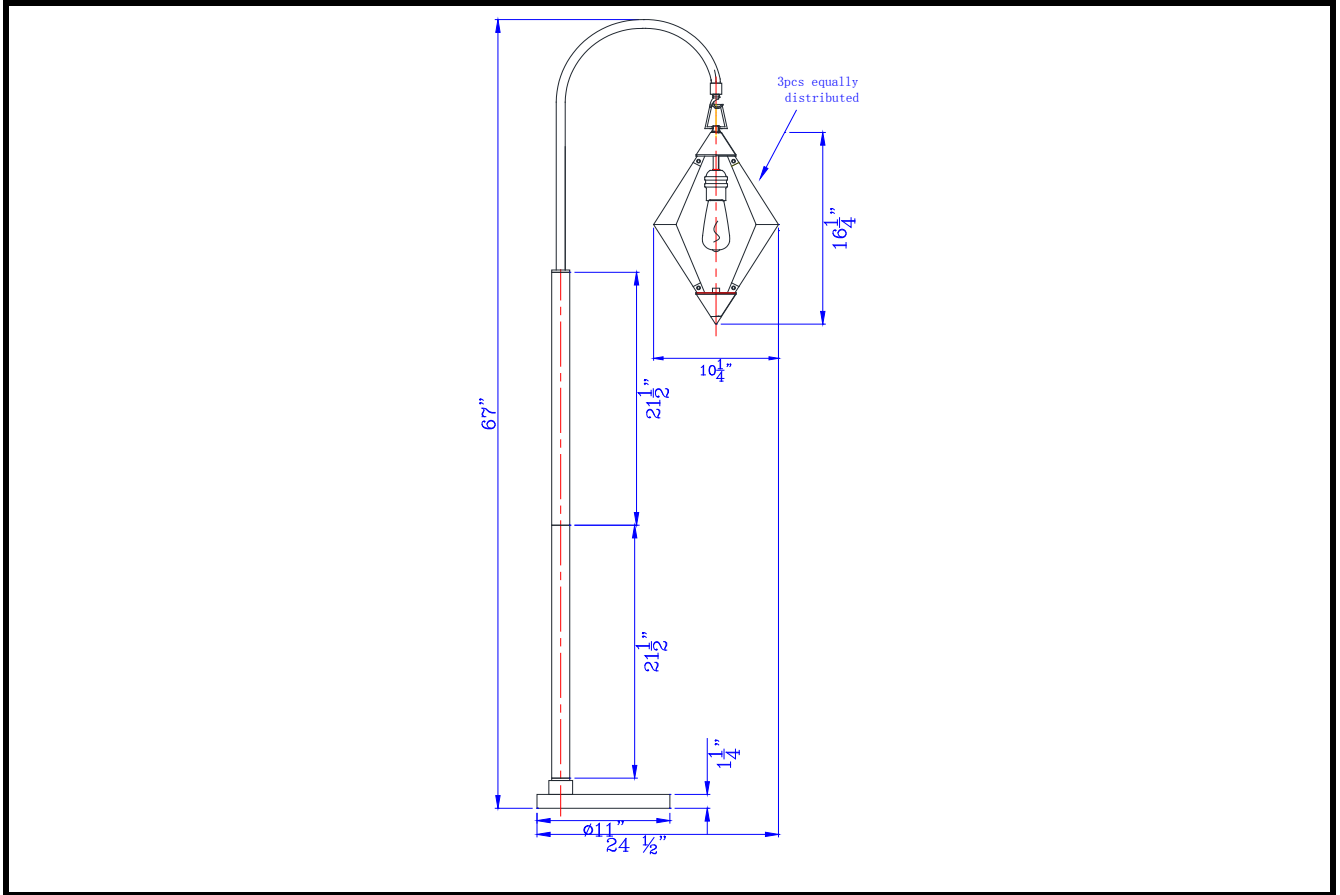

Project: _____

Catalog No.: _____

Lamp/Wattage: _____

- Model No:** BO-2856FL
Description: Valence 60W metal/wood down bridge floor lamp bulb included
Material: Metal/Wood
Finish : Black/Wood
Height: 67"
Reach/Depth: 24 1/2"
Base Width: Dia.11"
Wattage : 60W
Socket : Medium Base (E26)
Switch: On/off
Bulb: Incandescent, CFL
Wire Length: 6'
Wire Color:
Shade No:
Material:
Shade size:
Certificate :